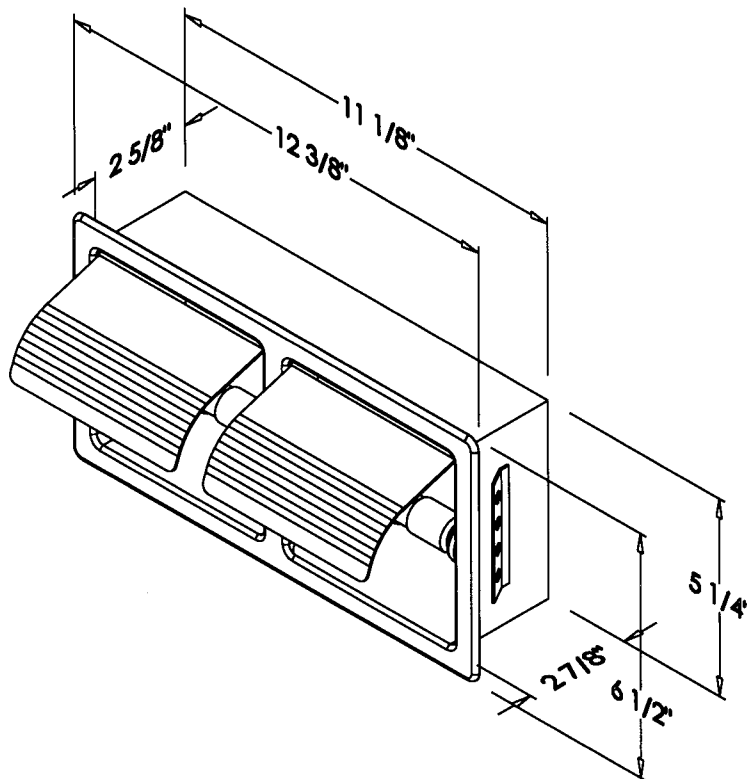

# 7987P

7/9/99

EUROPA HOTEL  
BATH ACCESSORIES

HORIZONTAL DUAL  
HOODED TOILET PAPER  
HOLDER

FABRICATED IN ONE PIECE OF TYPE 304 STAINLESS STEEL POLISHED TO BRIGHT FINISH. FURNISHED WITH CHROME PLATED ROLLER. OVERALL SIZE: 12 3/8" X 6 1/2". WALL OPENING REQUIRED: 11 5/8" X 5 3/4" X 3"