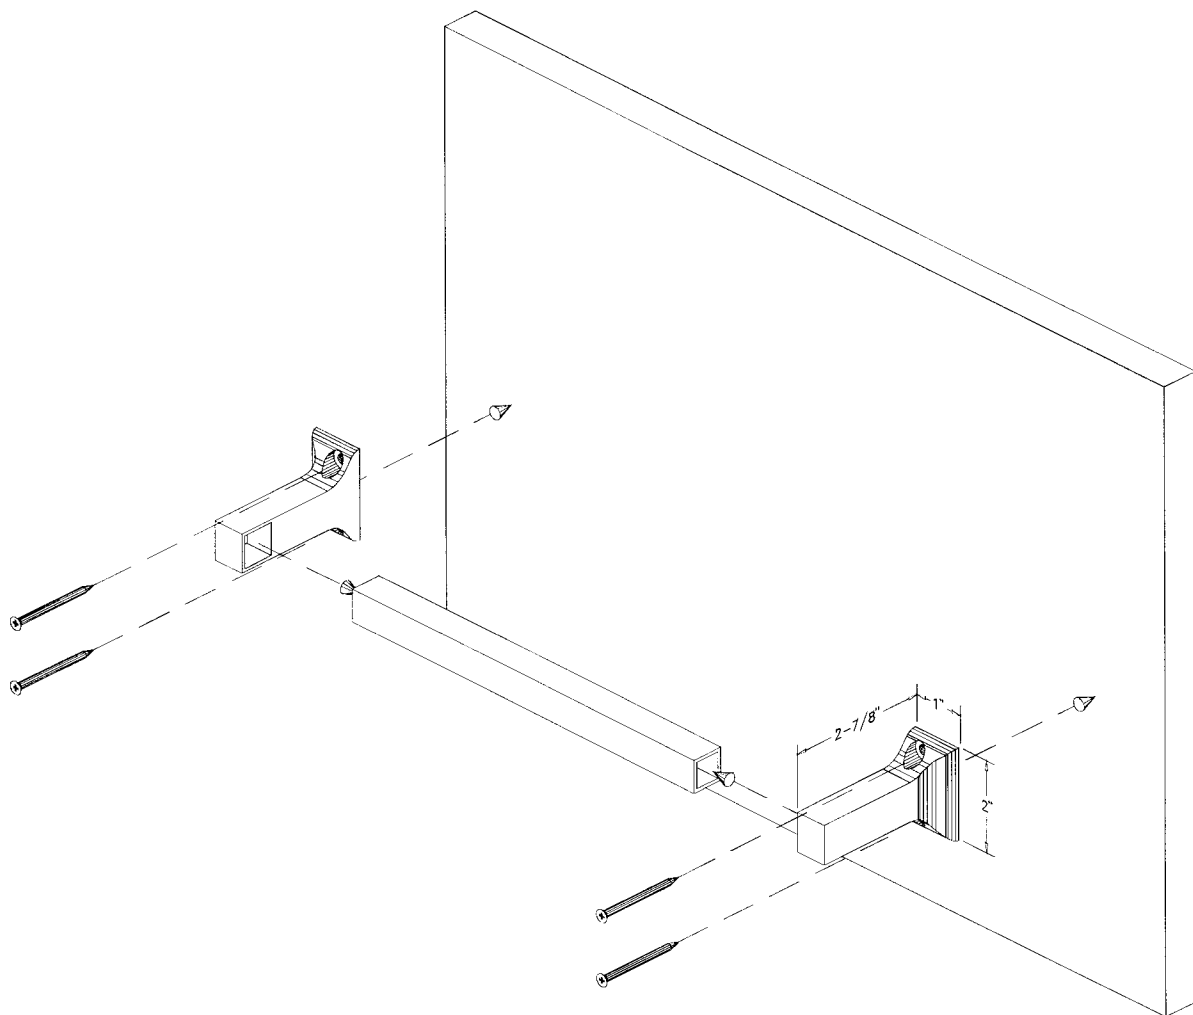

BASCO TECHNICAL DATA SHEET

5518A - 18" LONG
5524A - 24" LONG
5530A - 30" LONG
5536A - 36" LONG

CONTEMPO CHROME
BATH ACCESSORIES

5/8" SQUARE ALUMINUM BAR
TOWEL BAR SET

INSTALLATION DIAGRAM

THE EXPOSED MOUNTING SYSTEM:

ALL EXPOSED METAL SUPPORTING PARTS TO BE DIECAST ZAMAC AND PROVIDE FOR POSITIVE ATTACHMENT DIRECTLY TO WALL OR SUPPORTING SURFACE.