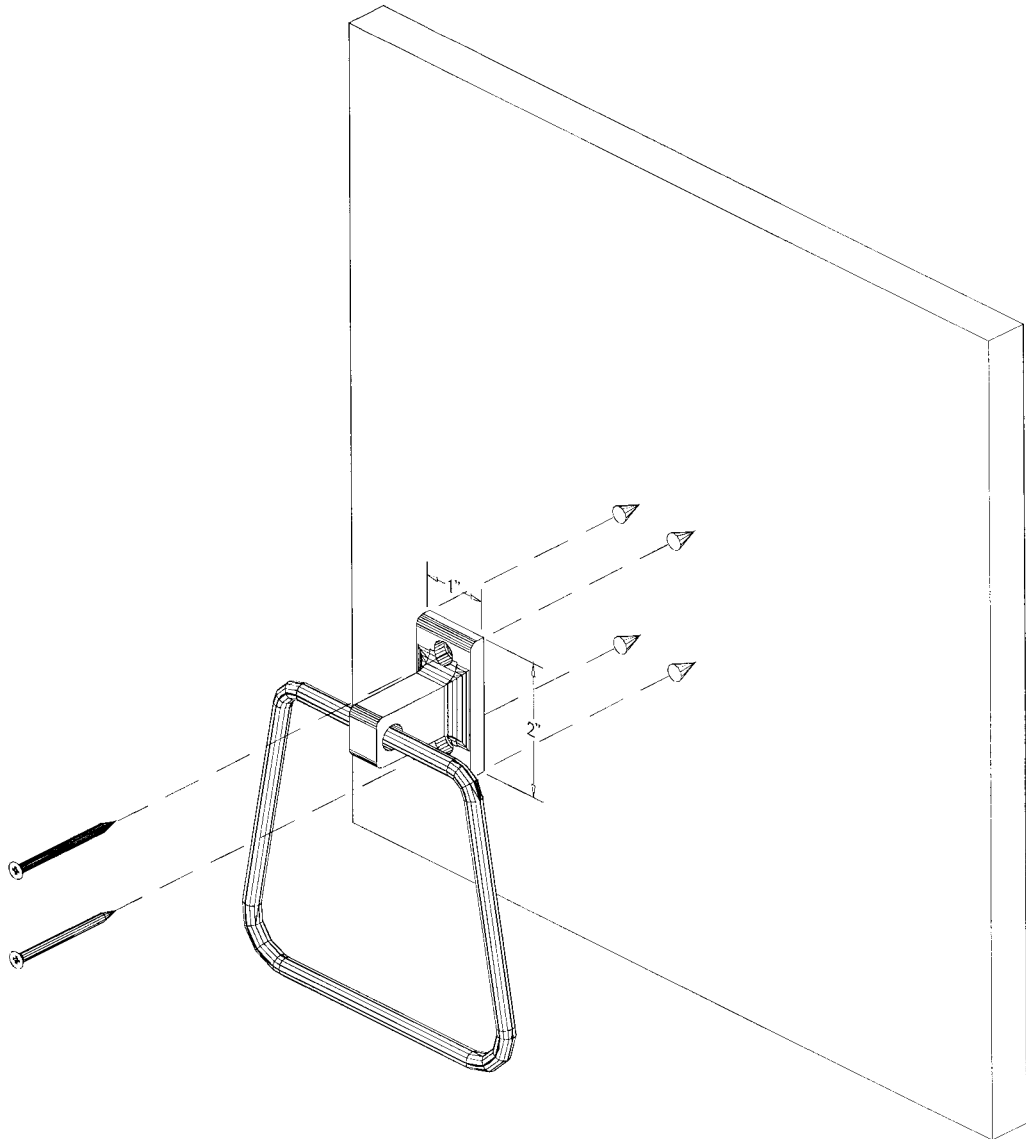

# 5406C

INSTALLATION DIAGRAM

THE EXPOSED MOUNTING SYSTEM:

ALL EXPOSED METAL SUPPORTING PARTS TO BE DIECAST ZAMAC AND PROVIDE FOR POSITIVE ATTACHMENT DIRECTLY TO WALL OR SUPPORTING SURFACE.

# 5406C-TR

CONTEMPO CHROME  
BATH ACCESSORIES

CHROME TOWEL RING  
TRAPEZOID SHAPE

INSTALLATION DIAGRAM

THE EXPOSED MOUNTING SYSTEM:

ALL EXPOSED METAL SUPPORTING PARTS TO BE DIECAST ZAMAC AND PROVIDE FOR POSITIVE ATTACHMENT DIRECTLY TO WALL OR SUPPORTING SURFACE.