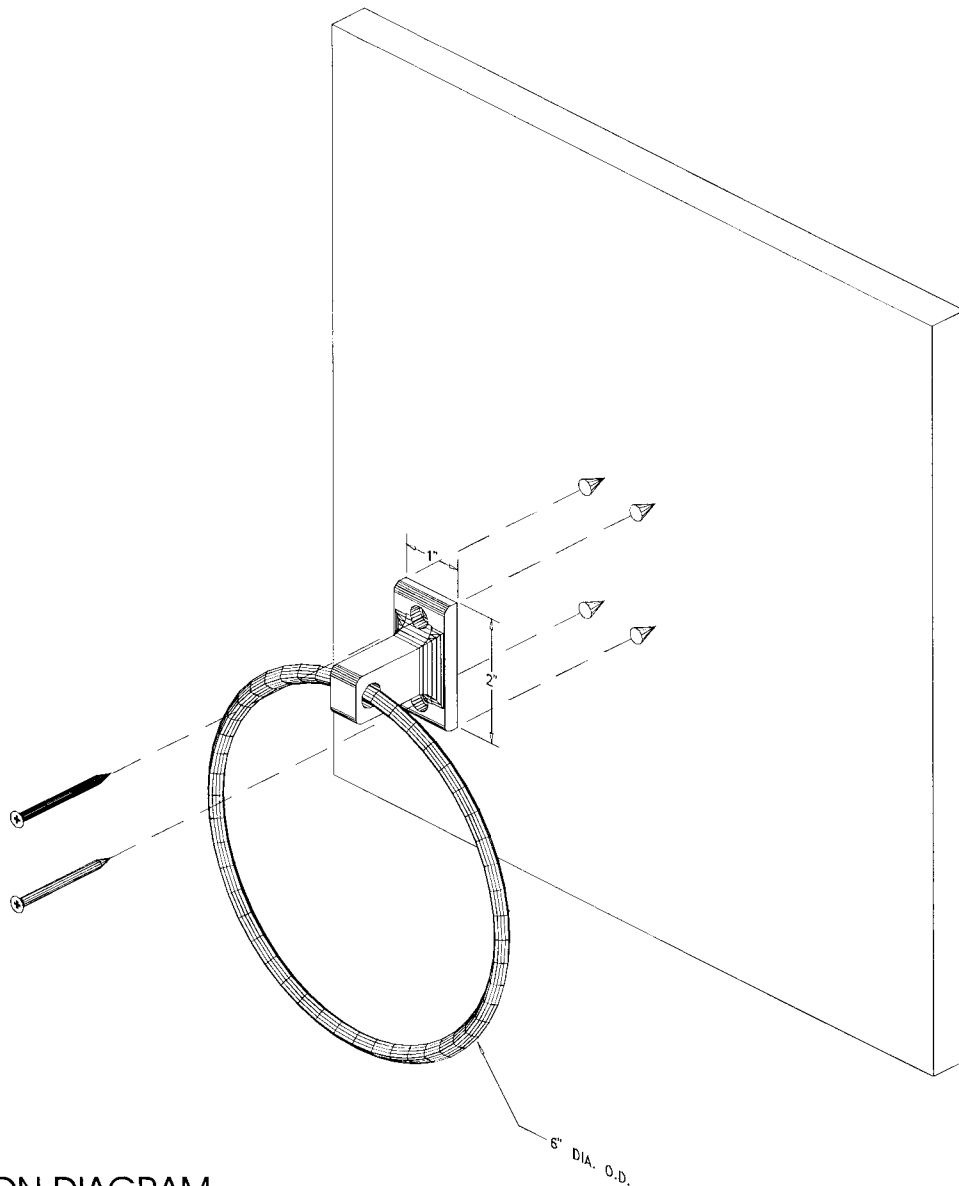

# BASCO TECHNICAL DATA SHEET

CONTEMPO CHROME  
BATH ACCESSORIES

CHROME TOWEL RING

# 5406C

INSTALLATION DIAGRAM

THE EXPOSED MOUNTING SYSTEM:

ALL EXPOSED METAL SUPPORTING PARTS TO BE DIECAST ZAMAC AND PROVIDE FOR POSITIVE ATTACHMENT DIRECTLY TO WALL OR SUPPORTING SURFACE.

# 5406C-TR

CONTEMPO CHROME  
BATH ACCESSORIES

CHROME TOWEL RING  
TRAPEZOID SHAPE

INSTALLATION DIAGRAM

THE EXPOSED MOUNTING SYSTEM:

ALL EXPOSED METAL SUPPORTING PARTS TO BE DIECAST ZAMAC AND PROVIDE FOR POSITIVE ATTACHMENT DIRECTLY TO WALL OR SUPPORTING SURFACE.