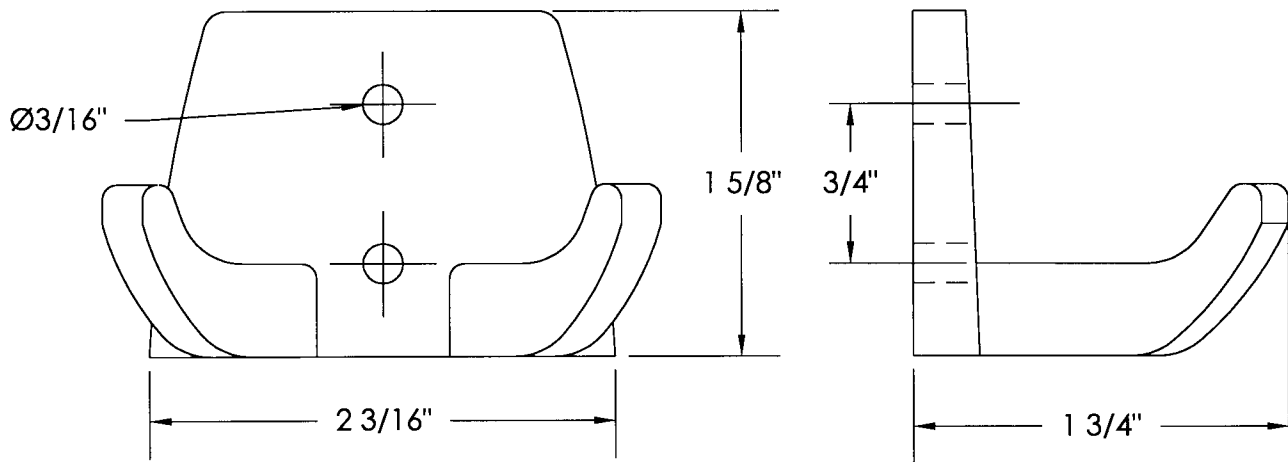

# BASCO TECHNICAL DATA SHEET

535  
6/1/99

CONTEMPO CHROME  
BATH ACCESSORIES

DOUBLE ROBE HOOK

## EXPOSED MOUNTING SYSTEM:

ALL EXPOSED METAL SUPPORTING PARTS TO BE DIECAST ZAMAC AND PROVIDE FOR POSITIVE ATTACHMENT DIRECTLY TO WALL OR SUPPORTING SURFACE.