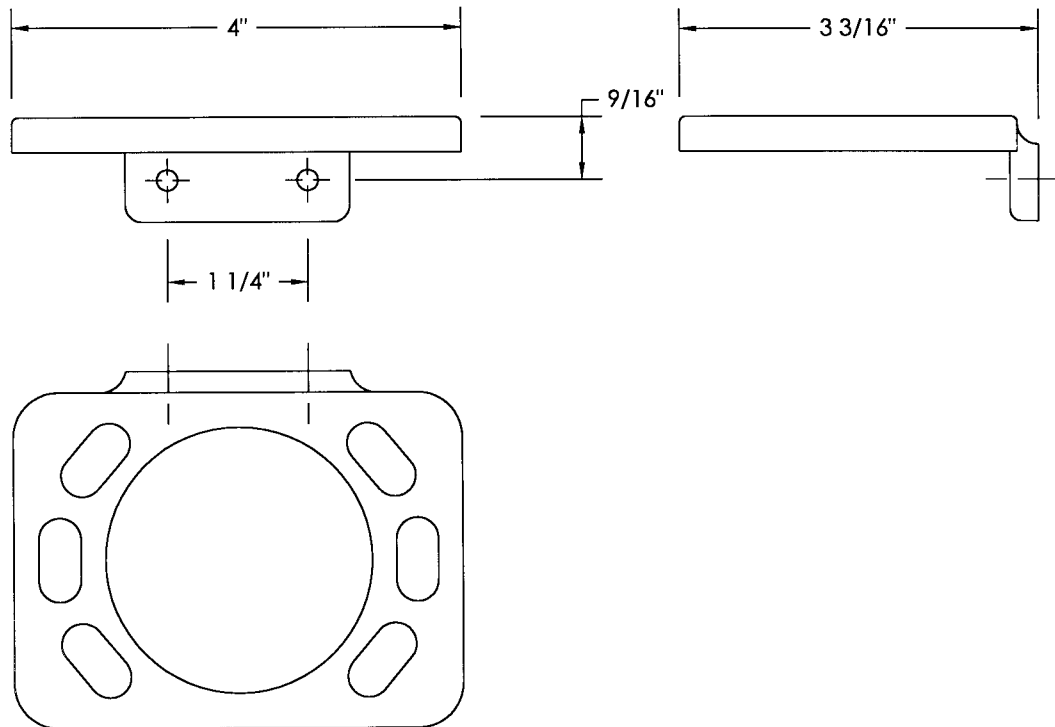

BASCO TECHNICAL DATA SHEET

529

8/4/99

CONTEMPO CHROME
BATH ACCESSORIES

CHROME TOOTHBRUSH
AND TUMBLER HOLDER

THE CONTEMPO SERIES OFFERS EASY INSTALLATION AND MODERN DESIGN. BASCO MAKES THESE QUALITY FIXTURES AVAILABLE TO YOU AT A PRICE YOU'RE SURE TO ENJOY. THESE TRIPLE CHROME PLATED ACCESSORIES ARE MADE OF DURABLE ZAMAC.

- FUNCTIONAL STYLING
- DELUXE EXPOSED SCREW DESIGN