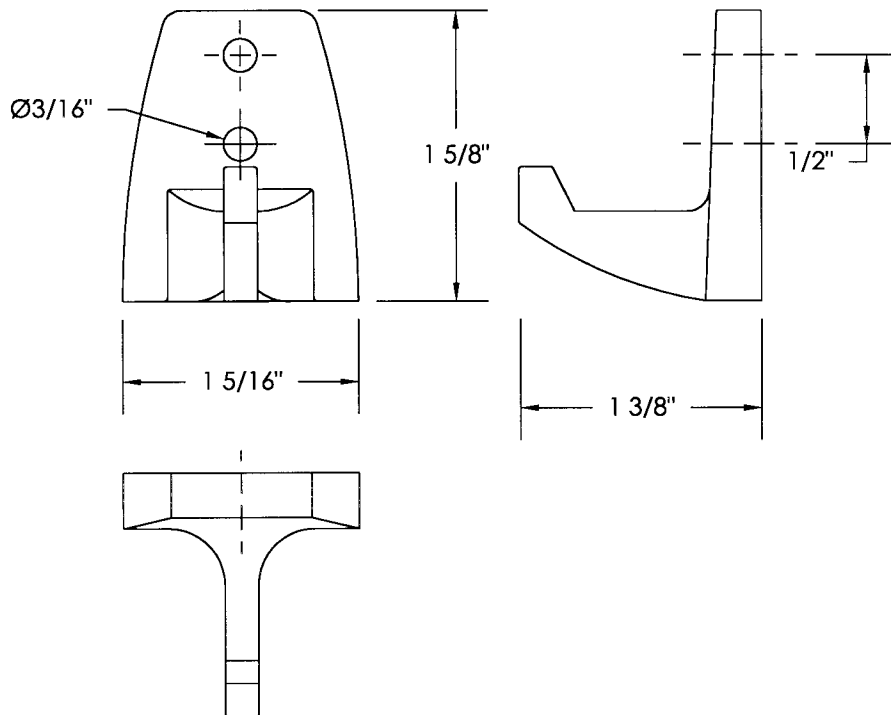

BASCO TECHNICAL DATA SHEET

519

8/2/99

CONTEMPO CHROME
BATH ACCESSORIES

ROBE HOOK

THE CONTEMPO SERIES OFFERS EASY INSTALLATION AND MODERN DESIGN. BASCO MAKES THESE QUALITY FIXTURES AVAILABLE TO YOU AT A PRICE YOU'RE SURE TO ENJOY. THESE TRIPLE CHROME PLATED ACCESSORIES ARE MADE OF DURABLE ZAMAC.

- FUNCTIONAL STYLING
- DELUXE EXPOSED SCREW DESIGN