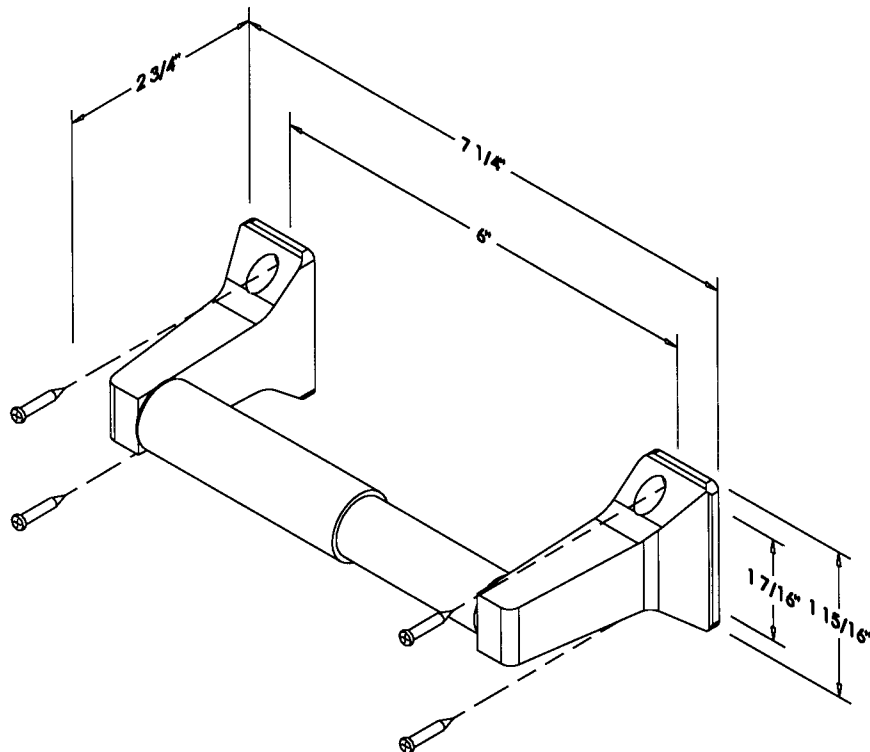

BASCO TECHNICAL DATA SHEET

511/5115

CONTEMPO CHROME
BATH ACCESSORIES

PAPER HOLDER

8/3/99

THE CONTEMPO SERIES OFFERS EASY INSTALLATION AND MODERN DESIGN. BASCO MAKES THESE QUALITY FIXTURES AVAILABLE TO YOU AT A PRICE YOU'RE SURE TO ENJOY. THESE TRIPLE CHROME PLATED ACCESSORIES ARE MADE OF DURABLE ZAMAC.

- -FUNCTIONAL STYLING
- -DELUXE EXPOSED SCREW DESIGN

MODEL 511 HAS A WHITE ROLLER
MODEL 5115 HAS A CHROME PLATED PLASTIC ROLLER