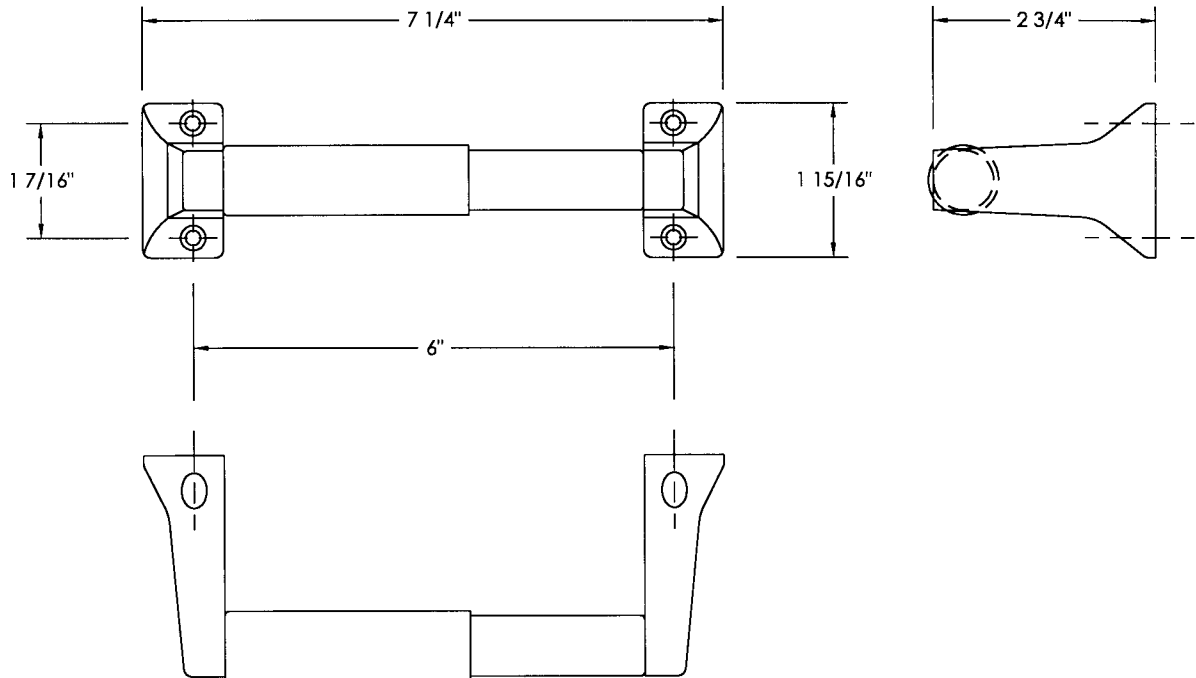

# 511/5115

CONTEMPO CHROME  
BATH ACCESSORIES

PAPER HOLDER

8/3/99

THE CONTEMPO SERIES OFFERS EASY INSTALLATION AND MODERN DESIGN. BASCO MAKES THESE QUALITY FIXTURES AVAILABLE TO YOU AT A PRICE YOU'RE SURE TO ENJOY. THESE TRIPLE CHROME PLATED ACCESSORIES ARE MADE OF DURABLE ZAMAC.

- FUNCTIONAL STYLING
- DELUXE EXPOSED SCREW DESIGN

MODEL 511 HAS A WHITE ROLLER  
MODEL 5115 HAS A CHROME PLATED PLASTIC ROLLER