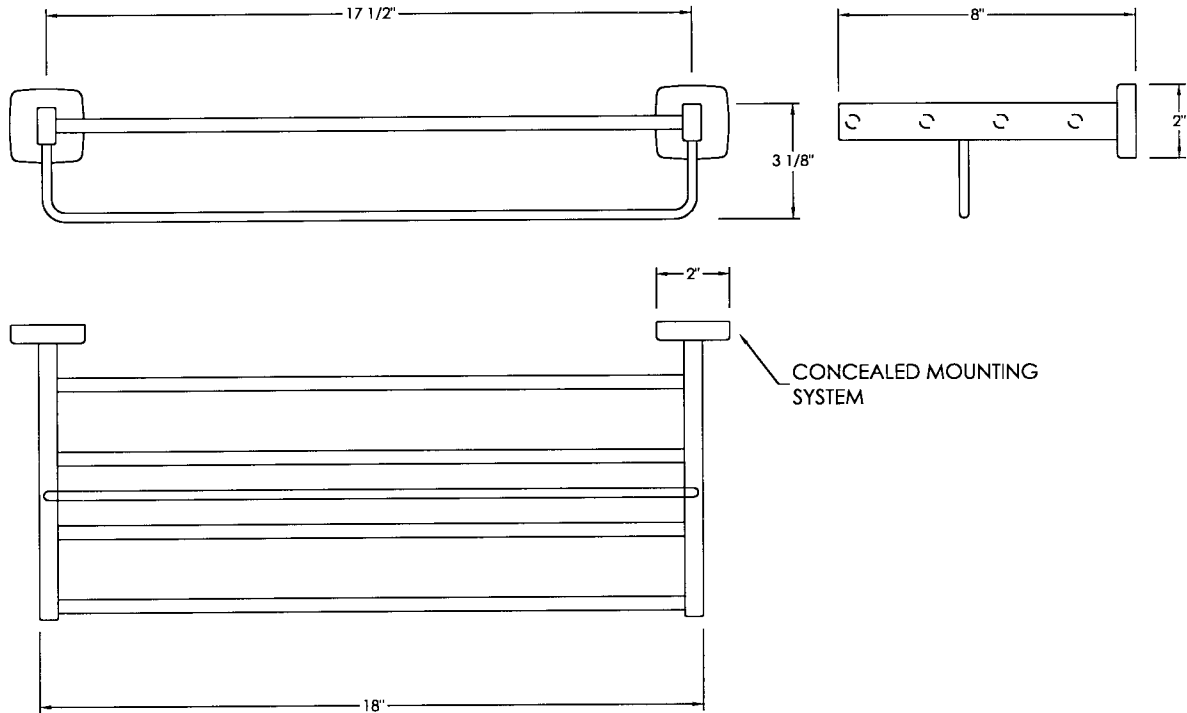

BASCO TECHNICAL DATA SHEET

1652

7/28/99

EUROPA II STAINLESS
STEEL BATH
ACCESSORIES

TOWEL SHELF WITH
DRYING ROD

THE EUROPA II SERIES BATH ACCESSORIES ARE FABRICATED OF TYPE 304 STAINLESS STEEL AND ARE AVAILABLE IN THE FOLLOWING FINISHES:

- -BRIGHT POLISHED
- -SATIN FINISH
- -BRONZE FINISH
- -POLISHED BRASS

TOWEL SHELF SITS 8" DEEP AND IS AVAILABLE IN 18" AND 24" LENGTHS.

FINISH

BRIGHT POLISHED
SATIN FINISH
BRONZE FINISH
POLISHED BRASS

ADD SUFFIX TO PART NUMBER

P
S
BZ
PB