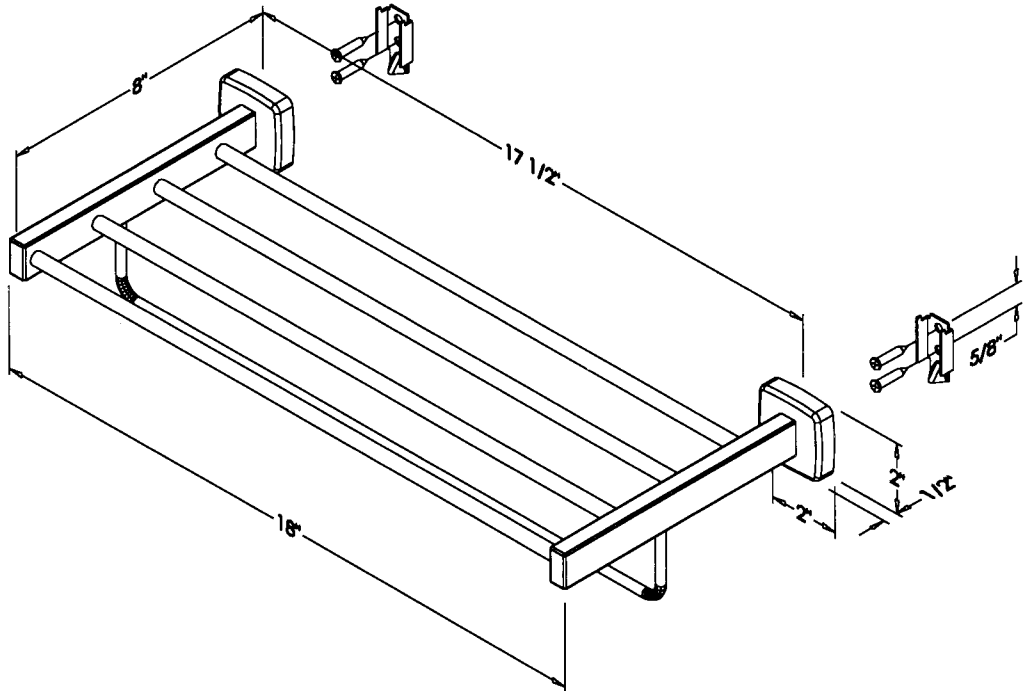

# 1652

7/28/99

EUROPA II STAINLESS  
STEEL BATH  
ACCESSORIES

TOWEL SHELF WITH  
DRYING ROD

THE EUROPA II SERIES BATH ACCESSORIES ARE FABRICATED OF TYPE 304 STAINLESS STEEL AND ARE AVAILABLE IN THE FOLLOWING FINISHES:

- BRIGHT POLISHED
- SATIN FINISH
- BRONZE FINISH
- POLISHED BRASS

TOWEL SHELF SITS 8" DEEP AND IS AVAILABLE IN 18" AND 24" LENGTHS.

**FINISH**

BRIGHT POLISHED  
SATIN FINISH  
BRONZE FINISH  
POLISHED BRASS