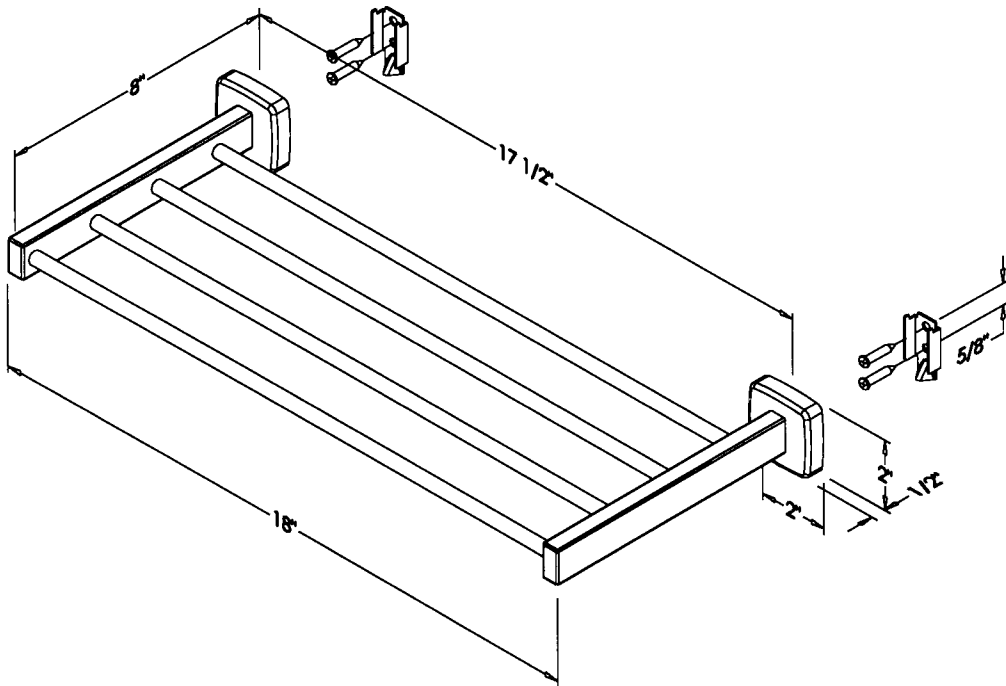

BASCO TECHNICAL DATA SHEET

1651

7/29/99

EUROPA II STAINLESS
STEEL BATH
ACCESSORIES

TOWEL SHELF

THE EUROPA II SERIES BATH ACCESSORIES ARE FABRICATED OF TYPE 304 STAINLESS STEEL AND ARE AVAILABLE IN THE FOLLOWING FINISHES:

- BRIGHT POLISHED
- SATIN FINISH
- BRONZE FINISH
- POLISHED BRASS

TOWEL SHELF SITS 8" DEEP AND IS AVAILABLE IN 18" AND 24" LENGTHS.

FINISH

BRIGHT POLISHED
SATIN FINISH
BRONZE FINISH
POLISHED BRASS

ADD SUFFIX TO PART NUMBER

P
S
BZ
PB

BASCO TECHNICAL DATA SHEET

1651

7/29/99

EUROPA II STAINLESS
STEEL BATH
ACCESSORIES

TOWEL SHELF

THE EUROPA II SERIES BATH ACCESSORIES ARE FABRICATED OF TYPE 304 STAINLESS STEEL AND ARE AVAILABLE IN THE FOLLOWING FINISHES: