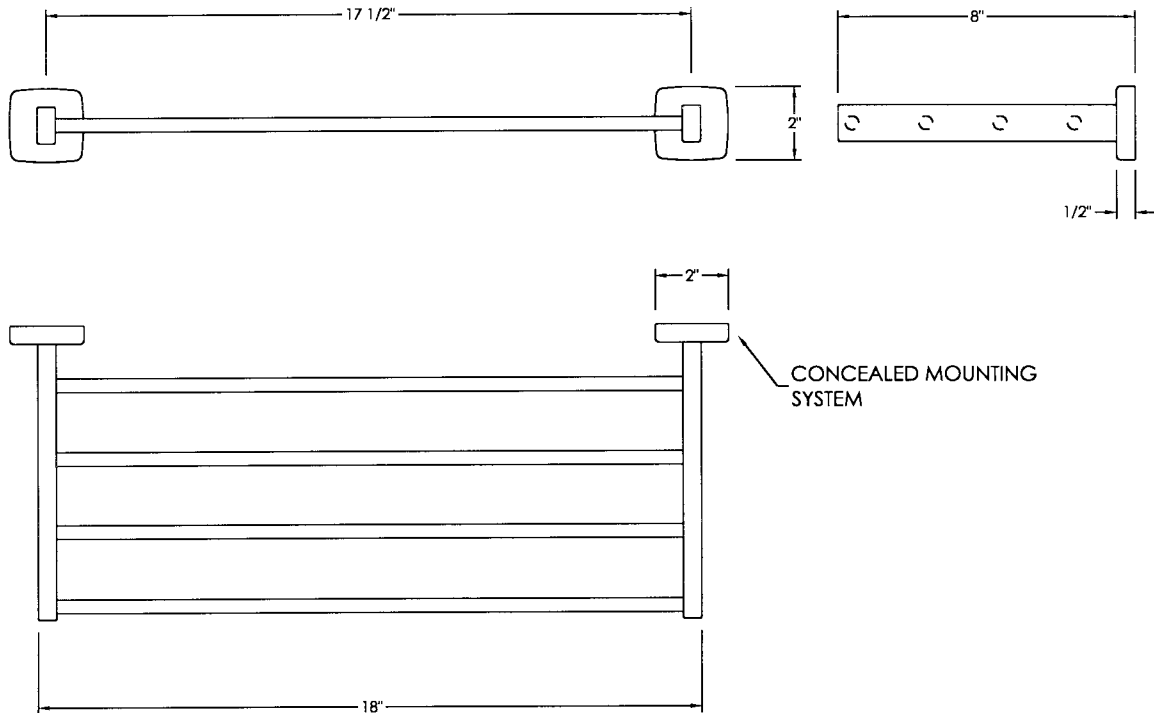

BASCO TECHNICAL DATA SHEET

1651

7/29/99

EUROPA II STAINLESS
STEEL BATH
ACCESSORIES

TOWEL SHELF

THE EUROPA II SERIES BATH ACCESSORIES ARE FABRICATED OF TYPE 304 STAINLESS STEEL AND ARE AVAILABLE IN THE FOLLOWING FINISHES:

- -BRIGHT POLISHED
- -SATIN FINISH
- -BRONZE FINISH
- -POLISHED BRASS

TOWEL SHELF SITS 8" DEEP AND IS AVAILABLE IN 18" AND 24" LENGTHS.

FINISH

BRIGHT POLISHED
SATIN FINISH
BRONZE FINISH
POLISHED BRASS

ADD SUFFIX TO PART NUMBER

P
S
BZ
PB