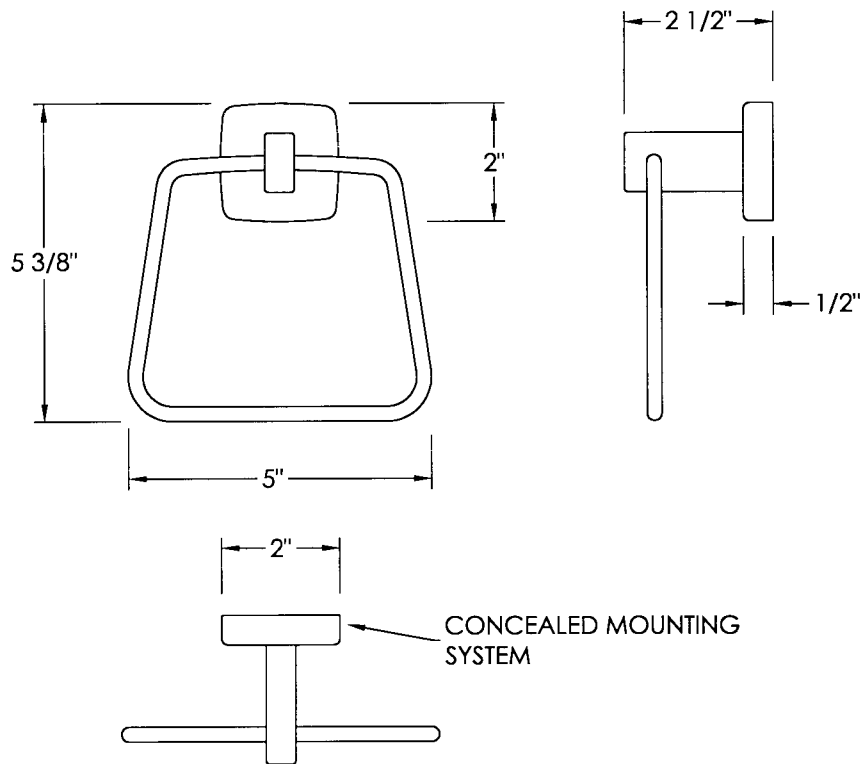

# 1650

7/22/99

EUROPA II STAINLESS  
STEEL BATH  
ACCESSORIES

TOWEL RING

THE EUROPA II SERIES BATH ACCESSORIES ARE FABRICATED OF TYPE 304 STAINLESS STEEL AND ARE AVAILABLE IN THE FOLLOWING FINISHES:

- BRIGHT POLISHED
- SATIN FINISH
- BRONZE FINISH
- POLISHED BRASS