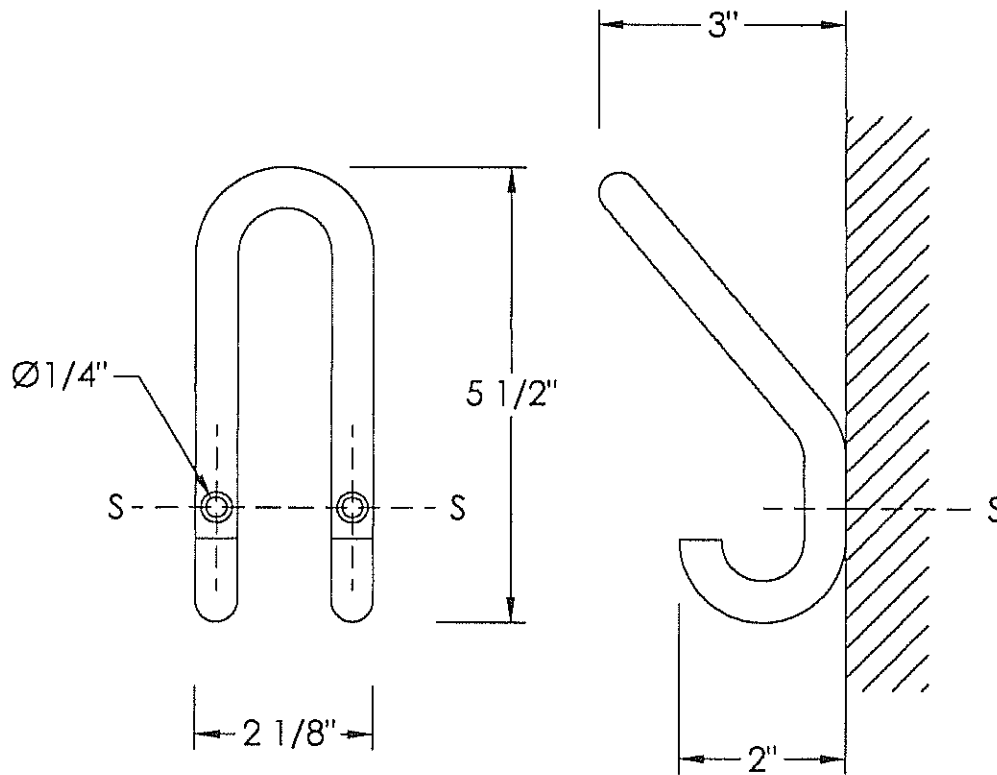

BASCO TECHNICAL DATA SHEET

1648P

7/12/99

EUROPA HOTEL BATH
ACCESSORIES

CHROME ROBE HOOK

SIZE: $2\ 1/8'' \times 5\ 1/2''$
2" PROJECTION ON BOTTOM
3" PROJECTION ON TOP

AVAILABLE ALSO IN POLISHED BRASS FINISH. ADD "PB" IN FRONT OF PART NUMBER.