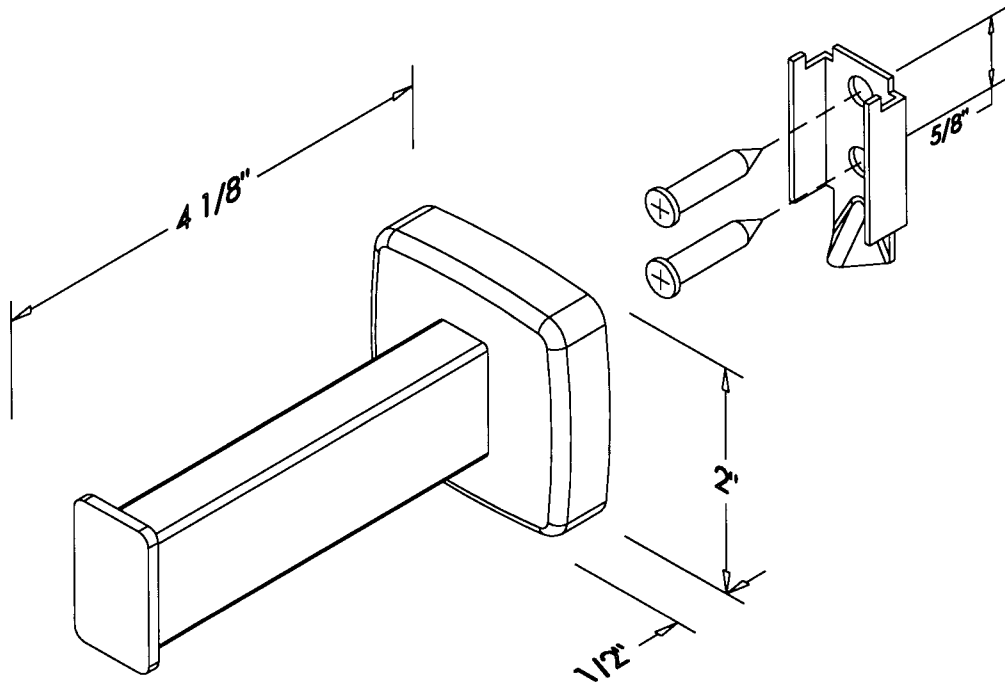

# 1646

7/30/99

EUROPA II STAINLESS  
STEEL BATH  
ACCESSORIES

SINGLE ROBE HOOK

THE EUROPA II SERIES BATH ACCESSORIES ARE FABRICATED OF TYPE 304 STAINLESS STEEL AND ARE AVAILABLE IN THE FOLLOWING FINISHES: