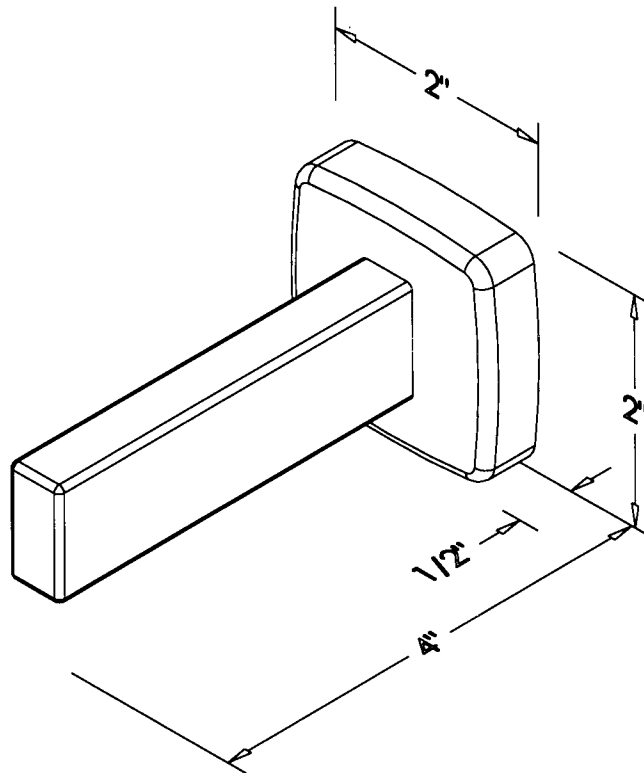

BASCO TECHNICAL DATA SHEET

1645

7/30/99

EUROPA II STAINLESS
STEEL BATH
ACCESSORIES

TOWEL PIN

THE EUROPA II SERIES BATH ACCESSORIES ARE FABRICATED OF TYPE 304 STAINLESS STEEL AND ARE AVAILABLE IN THE FOLLOWING FINISHES: