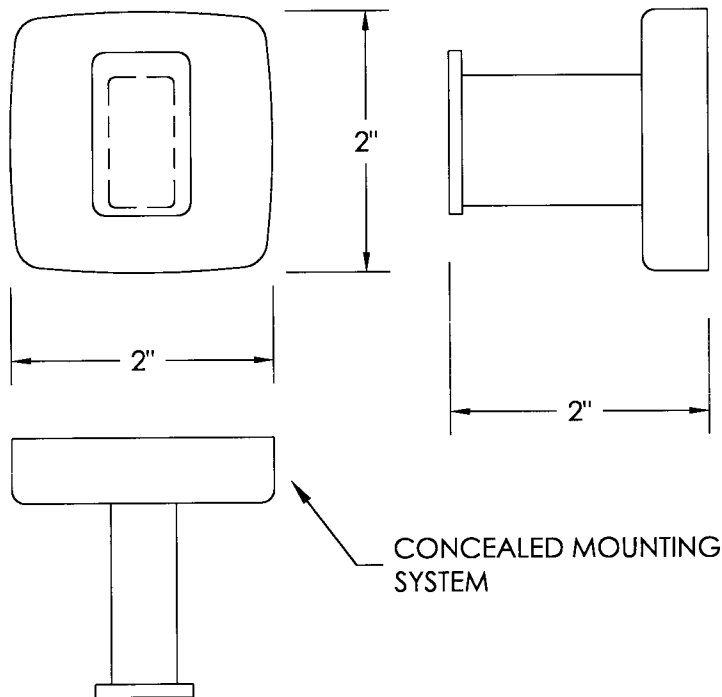

# 1644

7/27/99

EUROPA II STAINLESS  
STEEL BATH  
ACCESSORIES

SINGLE ROBE HOOK

THE EUROPA II SERIES BATH ACCESSORIES ARE FABRICATED OF TYPE 304 STAINLESS STEEL AND ARE AVAILABLE IN THE FOLLOWING FINISHES: