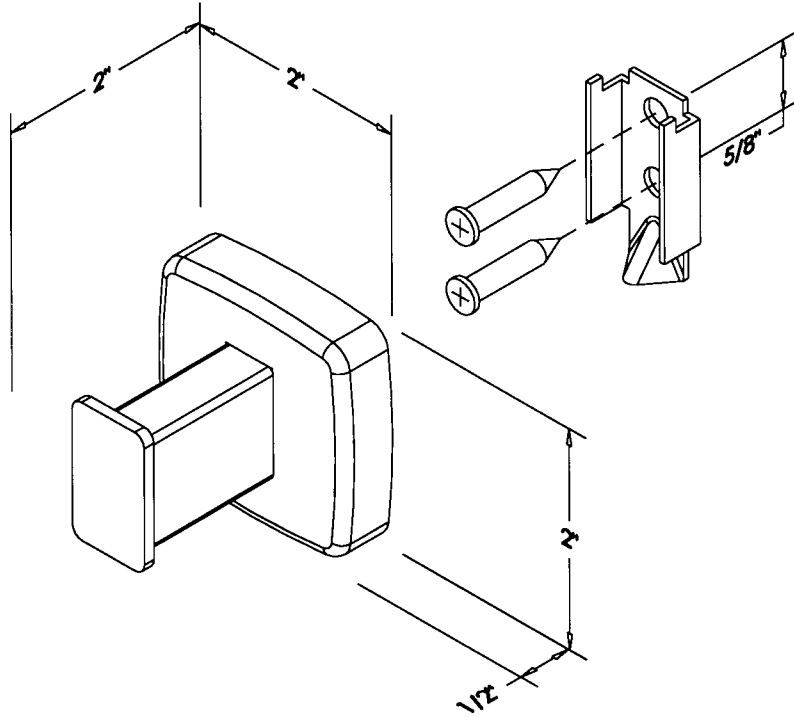

BASCO TECHNICAL DATA SHEET

1644

EUROPA II STAINLESS
STEEL BATH
ACCESSORIES

SINGLE ROBE HOOK

7/27/99

THE EUROPA II SERIES BATH ACCESSORIES ARE FABRICATED OF TYPE 304 STAINLESS STEEL AND ARE AVAILABLE IN THE FOLLOWING FINISHES:

- -BRIGHT POLISHED
- -SATIN FINISH
- -BRONZE FINISH
- -POLISHED BRASS

FINISH

BRIGHT POLISHED
SATIN FINISH
BRONZE FINISH
POLISHED BRASS

**ADD SUFFIX
TO PART NUMBER**

P
S
BZ
PB