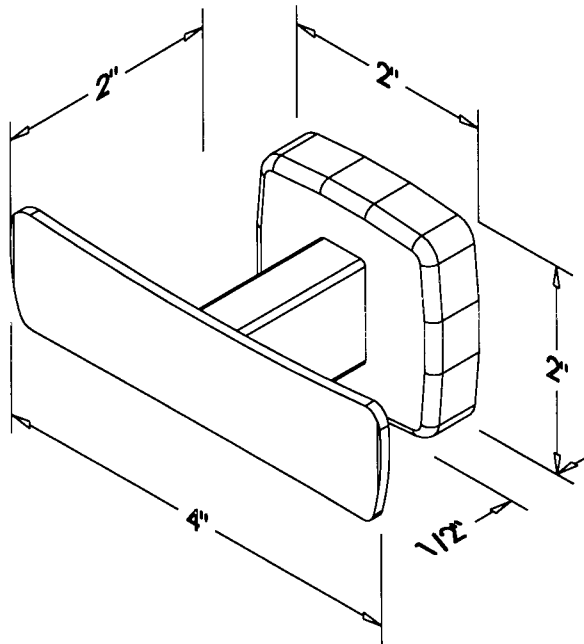

BASCO TECHNICAL DATA SHEET

1643

7/20/99

EUROPA II STAINLESS
STEEL BATH
ACCESSORIES

DOUBLE ROBE HOOK

THE EUROPA II SERIES BATH ACCESSORIES ARE FABRICATED OF TYPE 304 STAINLESS STEEL AND ARE AVAILABLE IN THE FOLLOWING FINISHES:

- -BRIGHT POLISHED
- -SATIN FINISH
- -BRONZE FINISH
- -POLISHED BRASS

DOUBLE ROBE HOOK HAS A 2" PROJECTION.

FINISH

BRIGHT POLISHED
SATIN FINISH
BRONZE FINISH
POLISHED BRASS

ADD SUFFIX TO PART NUMBER

P
S
BZ
PB