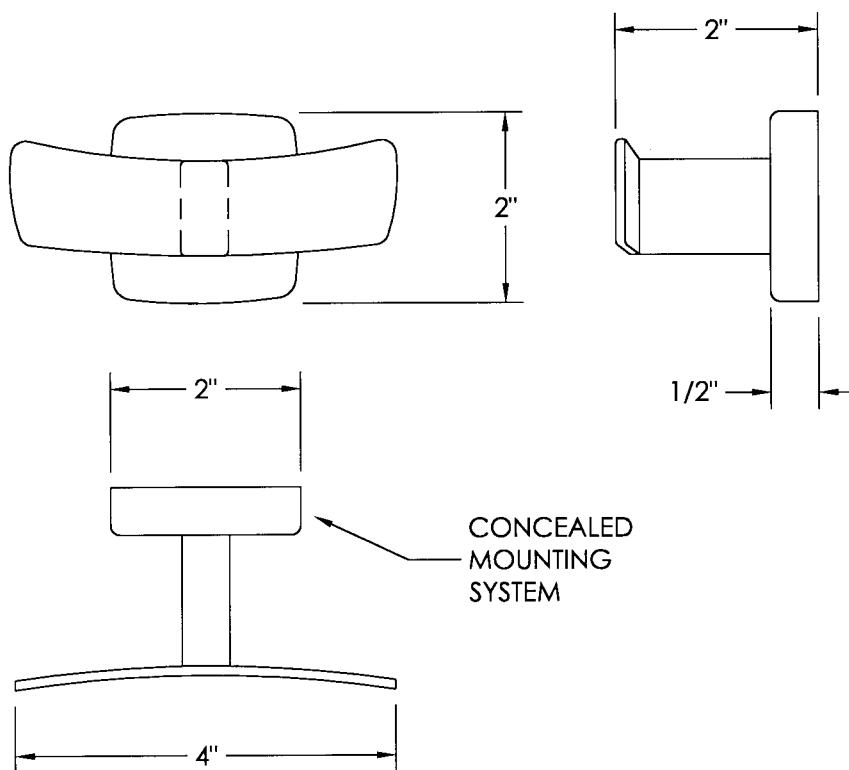

BASCO TECHNICAL DATA SHEET

1643

7/20/99

EUROPA II STAINLESS
STEEL BATH
ACCESSORIES

DOUBLE ROBE HOOK

THE EUROPA II SERIES BATH ACCESSORIES ARE FABRICATED OF TYPE 304 STAINLESS STEEL AND ARE AVAILABLE IN THE FOLLOWING FINISHES:

- BRIGHT POLISHED
- SATIN FINISH
- BRONZE FINISH
- POLISHED BRASS

DOUBLE ROBE HOOK HAS A 2" PROJECTION.

FINISH

BRIGHT POLISHED
SATIN FINISH
BRONZE FINISH
POLISHED BRASS

ADD SUFFIX

TO PART NUMBER

P
S
BZ
PB

BASCO TECHNICAL DATA SHEET

1643

7/20/99

EUROPA II STAINLESS
STEEL BATH
ACCESSORIES

DOUBLE ROBE HOOK

THE EUROPA II SERIES BATH ACCESSORIES ARE FABRICATED OF TYPE 304 STAINLESS STEEL AND ARE AVAILABLE IN THE FOLLOWING FINISHES:

- BRIGHT POLISHED
- SATIN FINISH
- BRONZE FINISH
- POLISHED BRASS

DOUBLE ROBE HOOK HAS A 2" PROJECTION.

FINISH

BRIGHT POLISHED
SATIN FINISH
BRONZE FINISH
POLISHED BRASS

ADD SUFFIX TO PART NUMBER

P
S
BZ
PB