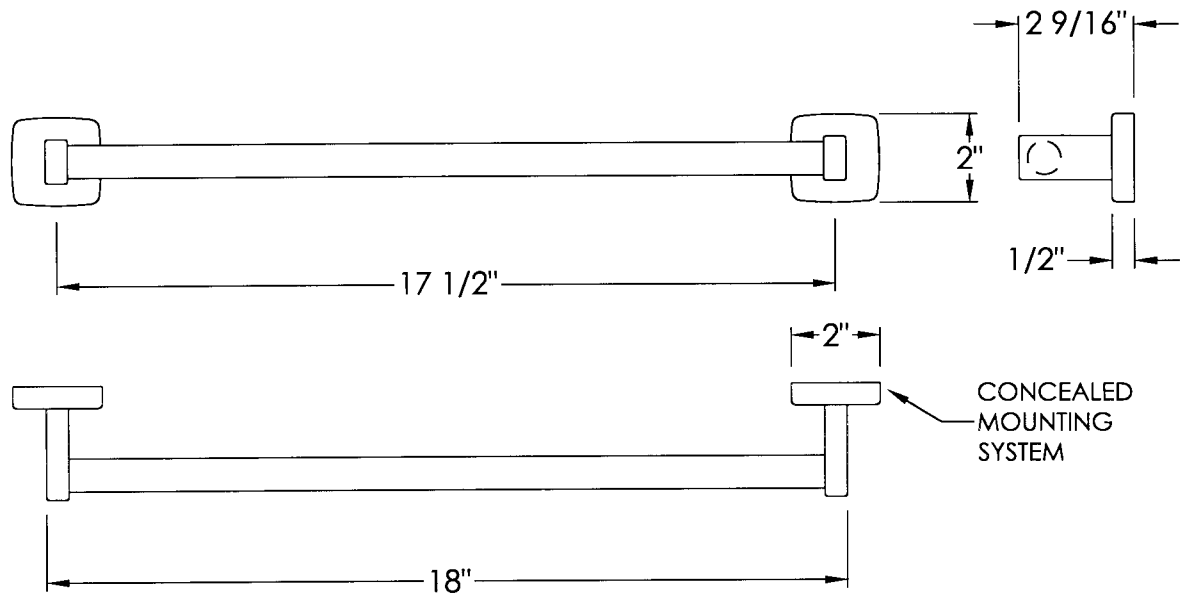

- BRIGHT POLISHED
- SATIN FINISH
- BRONZE FINISH
- POLISHED BRASS

THE ROUND TOWEL BAR HAS A 3/4" DIAMETER AND IS AVAILABLE IN 18", 24", 30" AND 36" LENGTHS.

FINISH

BRIGHT POLISHED
SATIN FINISH
BRONZE FINISH
POLISHED BRASS

**ADD SUFFIX
TO PART NUMBER**

P
S
BZ
PB

BASCO TECHNICAL DATA SHEET

1642

7/20/99

EUROPA II STAINLESS
STEEL BATH
ACCESSORIES

ROUND TOWEL BAR

THE EUROPA II SERIES BATH ACCESSORIES ARE FABRICATED OF TYPE 304 STAINLESS STEEL AND ARE AVAILABLE IN THE FOLLOWING FINISHES: