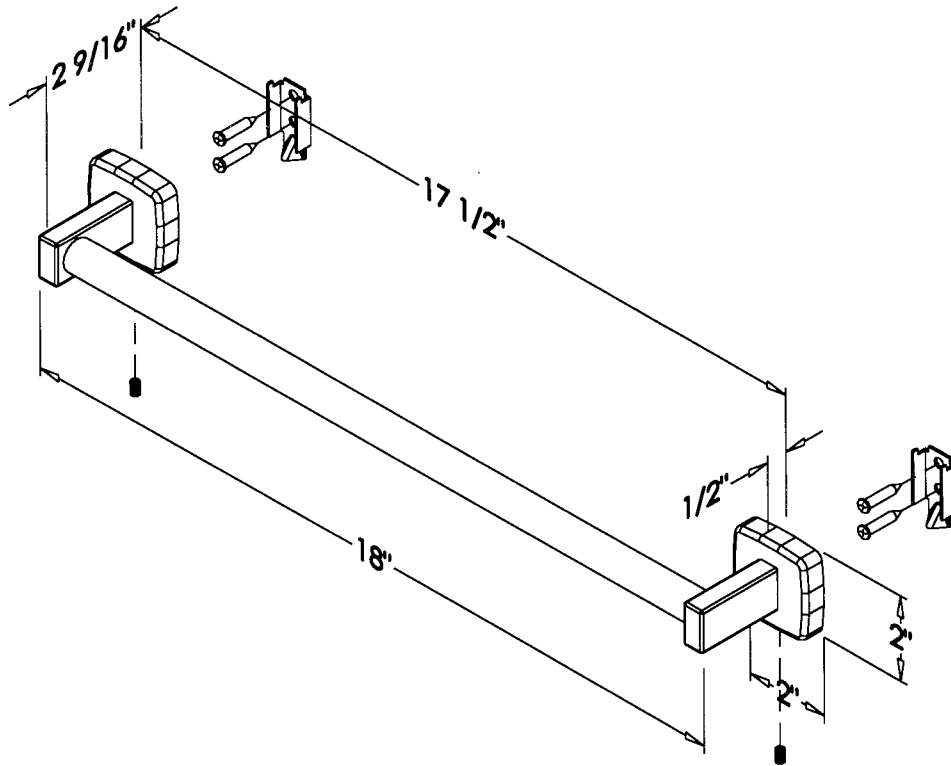

BASCO TECHNICAL DATA SHEET

1642

7/20/99

EUROPA II STAINLESS
STEEL BATH
ACCESSORIES

ROUND TOWEL BAR

THE EUROPA II SERIES BATH ACCESSORIES ARE FABRICATED OF TYPE 304 STAINLESS STEEL AND ARE AVAILABLE IN THE FOLLOWING FINISHES:

- BRIGHT POLISHED
- SATIN FINISH
- BRONZE FINISH
- POLISHED BRASS

THE ROUND TOWEL BAR HAS A 3/4" DIAMETER AND IS AVAILABLE IN 18", 24", 30" AND 36" LENGTHS.

FINISH

BRIGHT POLISHED
SATIN FINISH
BRONZE FINISH
POLISHED BRASS

**ADD SUFFIX
TO PART NUMBER**

P
S
BZ
PB

BASCO TECHNICAL DATA SHEET

1642

7/20/99

EUROPA II STAINLESS
STEEL BATH
ACCESSORIES

ROUND TOWEL BAR

THE EUROPA II SERIES BATH ACCESSORIES ARE FABRICATED OF TYPE 304 STAINLESS STEEL AND ARE AVAILABLE IN THE FOLLOWING FINISHES: