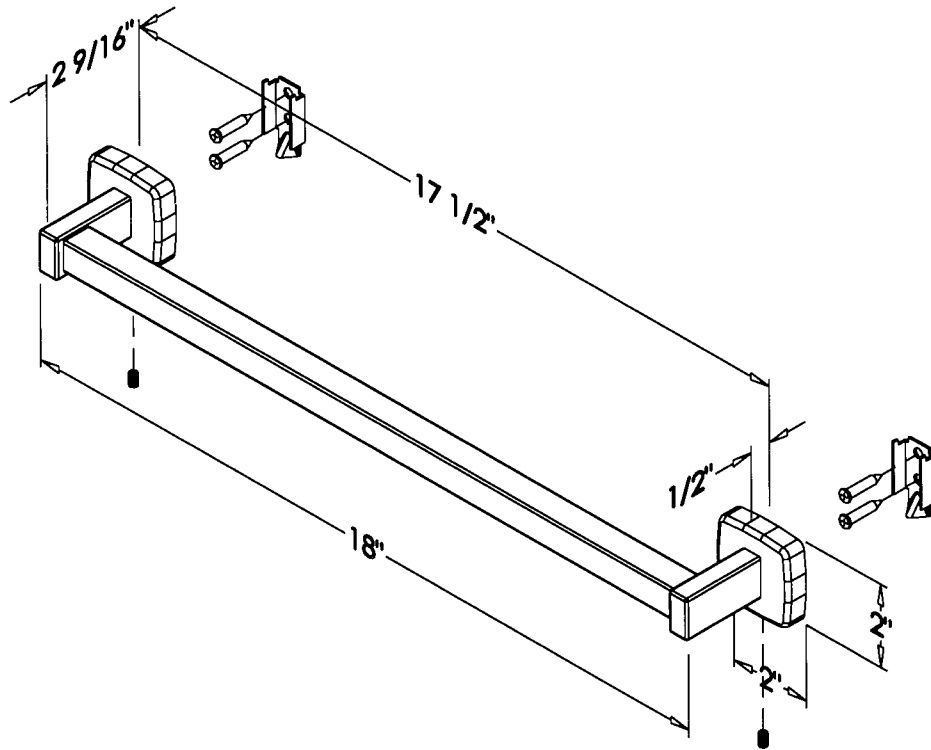

BASCO TECHNICAL DATA SHEET

1641

7/19/99

EUROPA II STAINLESS
STEEL BATH
ACCESSORIES

SQUARE TOWEL BAR

THE EUROPA II SERIES BATH ACCESSORIES ARE FABRICATED OF TYPE 304 STAINLESS STEEL AND ARE AVAILABLE IN THE FOLLOWING FINISHES:

- BRIGHT POLISHED
- SATIN FINISH
- BRONZE FINISH
- POLISHED BRASS

THE SQUARE TOWEL BAR HAS A 3/4" DIAMETER AND IS AVAILABLE IN 18", 24", 30" AND 36" LENGTHS.

FINISH

BRIGHT POLISHED
SATIN FINISH
BRONZE FINISH
POLISHED BRASS

ADD SUFFIX TO PART NUMBER

P
S
BZ
PB

BASCO TECHNICAL DATA SHEET

1641

7/19/99

EUROPA II STAINLESS
STEEL BATH
ACCESSORIES

SQUARE TOWEL BAR

THE EUROPA II SERIES BATH ACCESSORIES ARE FABRICATED OF TYPE 304 STAINLESS STEEL AND ARE AVAILABLE IN THE FOLLOWING FINISHES: