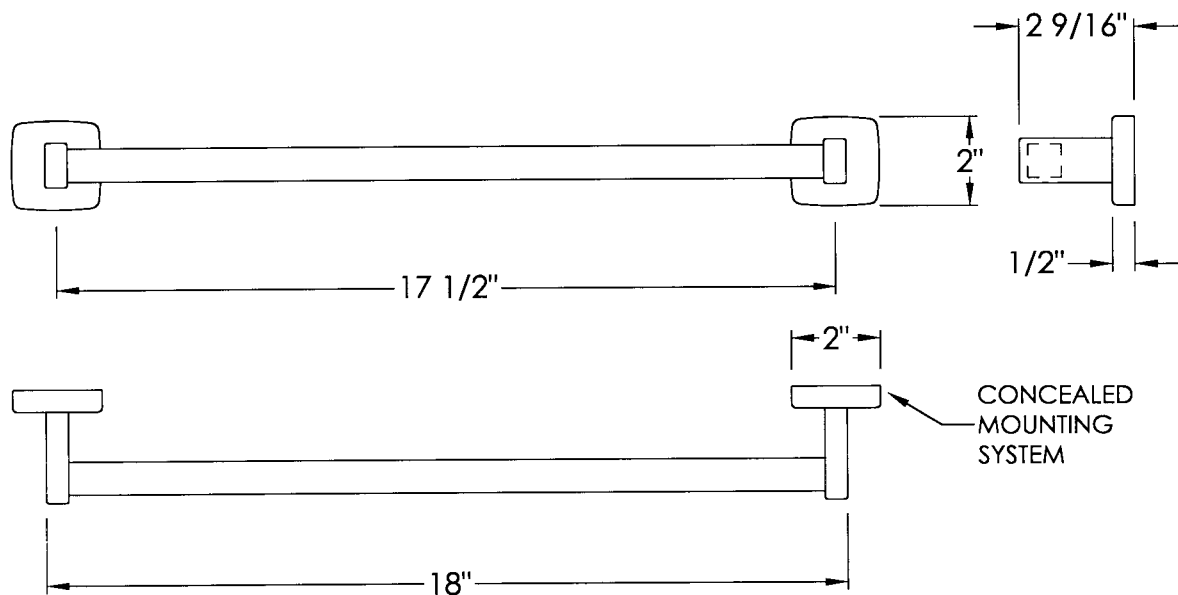

BASCO TECHNICAL DATA SHEET

1641

7/19/99

EUROPA II STAINLESS
STEEL BATH
ACCESSORIES

SQUARE TOWEL BAR

THE EUROPA II SERIES BATH ACCESSORIES ARE FABRICATED OF TYPE 304 STAINLESS STEEL AND ARE AVAILABLE IN THE FOLLOWING FINISHES:

- BRIGHT POLISHED
- SATIN FINISH
- BRONZE FINISH
- POLISHED BRASS

THE SQUARE TOWEL BAR HAS A 3/4" DIAMETER AND IS AVAILABLE IN 18", 24", 30" AND 36" LENGTHS.

FINISH

BRIGHT POLISHED
SATIN FINISH
BRONZE FINISH
POLISHED BRASS

ADD SUFFIX TO PART NUMBER

P
S
BZ
PB

BASCO TECHNICAL DATA SHEET

1641

7/19/99

EUROPA II STAINLESS
STEEL BATH
ACCESSORIES

SQUARE TOWEL BAR

THE EUROPA II SERIES BATH ACCESSORIES ARE FABRICATED OF TYPE 304 STAINLESS STEEL AND ARE AVAILABLE IN THE FOLLOWING FINISHES: