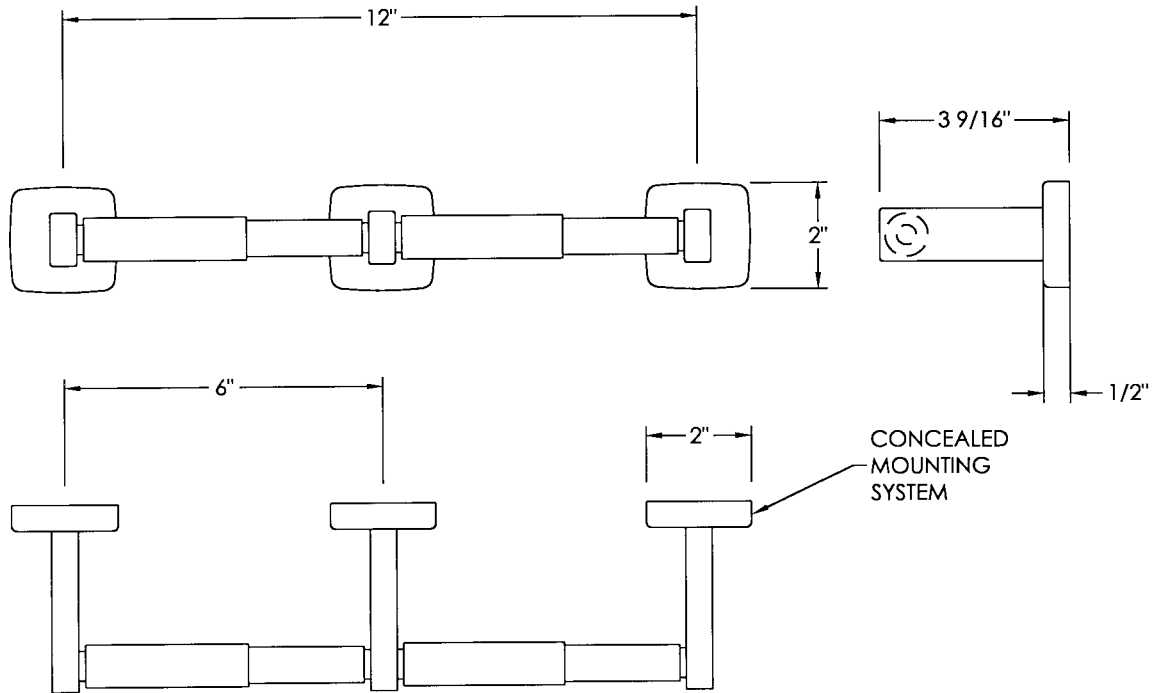

BASCO TECHNICAL DATA SHEET

1630D/1631D

EUROPA II STAINLESS
STEEL BATH
ACCESSORIES

DUAL TOILET PAPER
HOLDER

7/19/99

THE EUROPA II SERIES BATH ACCESSORIES ARE FABRICATED OF TYPE 304 STAINLESS STEEL AND ARE AVAILABLE IN THE FOLLOWING FINISHES:

ADD SUFFIX

TO PART NUMBER

P
S
BZ
PB

BASCO TECHNICAL DATA SHEET

1630D/1631D

EUROPA II STAINLESS
STEEL BATH
ACCESSORIES

DUAL TOILET PAPER
HOLDER

7/19/99