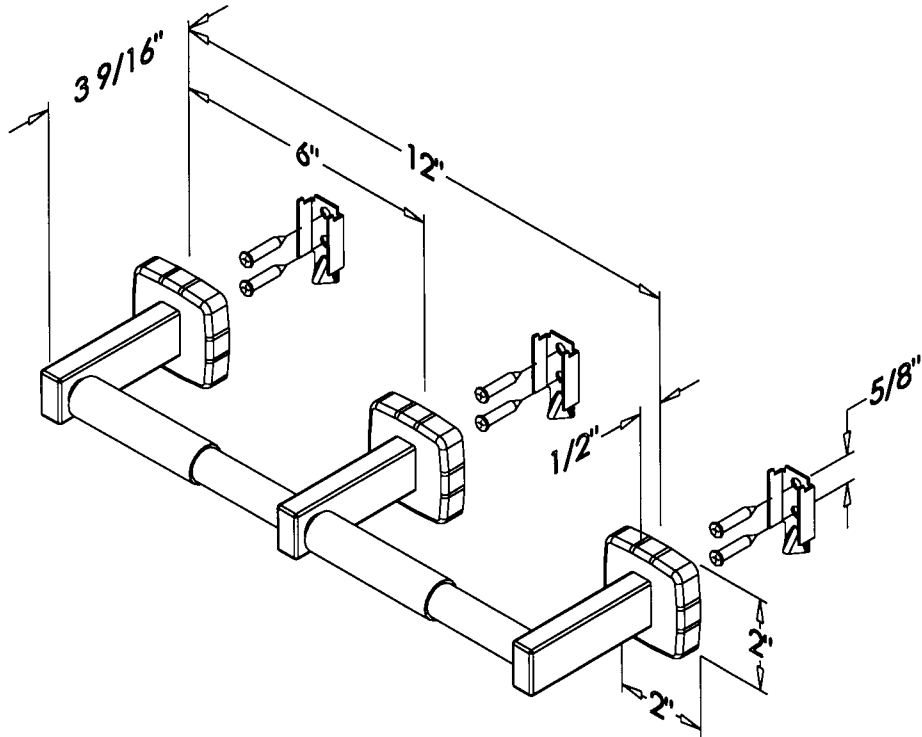

BASCO TECHNICAL DATA SHEET

1630D/1631D

EUROPA II STAINLESS
STEEL BATH
ACCESSORIES

DUAL TOILET PAPER
HOLDER

7/19/99

THE EUROPA II SERIES BATH ACCESSORIES ARE FABRICATED OF TYPE 304 STAINLESS STEEL AND ARE AVAILABLE IN THE FOLLOWING FINISHES:

ADD SUFFIX

TO PART NUMBER

P
S
BZ
PB

BASCO TECHNICAL DATA SHEET

1630D/1631D

EUROPA II STAINLESS
STEEL BATH
ACCESSORIES

DUAL TOILET PAPER
HOLDER

7/19/99