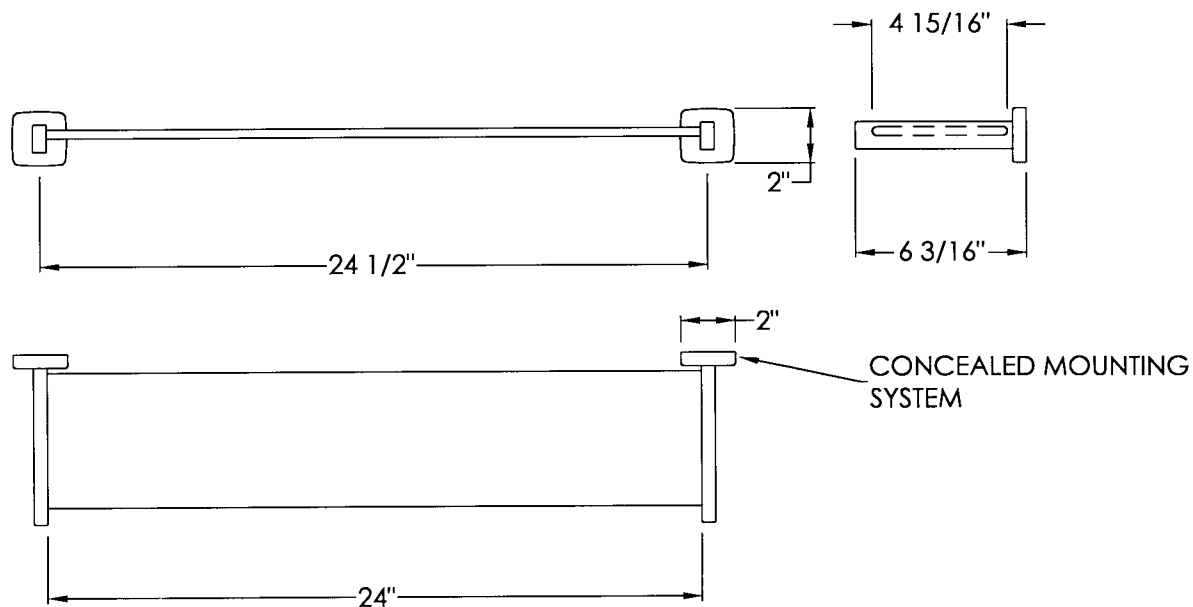

P
S
BZ
PB

BASCO TECHNICAL DATA SHEET

1626

7/16/99

EUROPA II STAINLESS
STEEL BATH
ACCESSORIES

SHELF

THE EUROPA II SERIES BATH ACCESSORIES ARE FABRICATED OF TYPE 304 STAINLESS STEEL AND ARE AVAILABLE IN THE FOLLOWING FINISHES:

- BRIGHT POLISHED
- SATIN FINISH
- BRONZE FINISH
- POLISHED BRASS

SHELF SITS 6 3/16" DEEP AND IS AVAILABLE IN 18" OR 24" LENGTHS

FINISH

BRIGHT POLISHED
SATIN FINISH
BRONZE FINISH
POLISHED BRASS

**ADD SUFFIX
TO PART NUMBER**