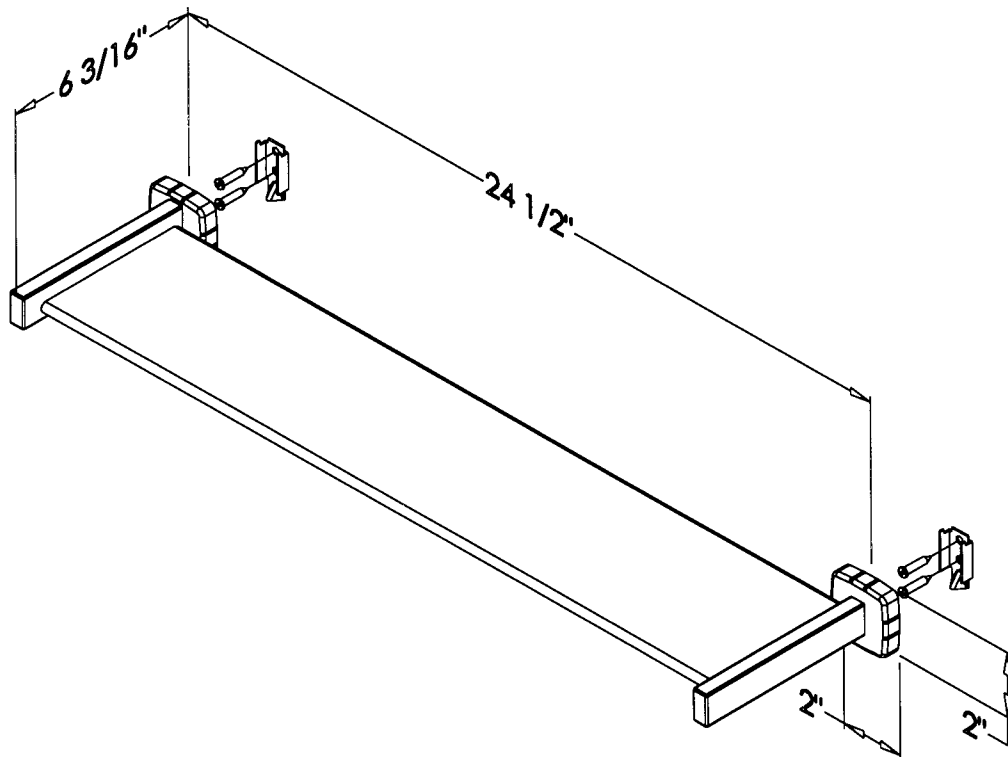

BASCO TECHNICAL DATA SHEET

1626

7/16/99

EUROPA II STAINLESS
STEEL BATH
ACCESSORIES

SHELF

THE EUROPA II SERIES BATH ACCESSORIES ARE FABRICATED OF TYPE 304 STAINLESS STEEL AND ARE AVAILABLE IN THE FOLLOWING FINISHES:

- BRIGHT POLISHED
- SATIN FINISH
- BRONZE FINISH
- POLISHED BRASS

SHELF SITS 6 3/16" DEEP AND IS AVAILABLE IN 18" OR 24" LENGTHS

FINISH

BRIGHT POLISHED
SATIN FINISH
BRONZE FINISH
POLISHED BRASS

**ADD SUFFIX
TO PART NUMBER**