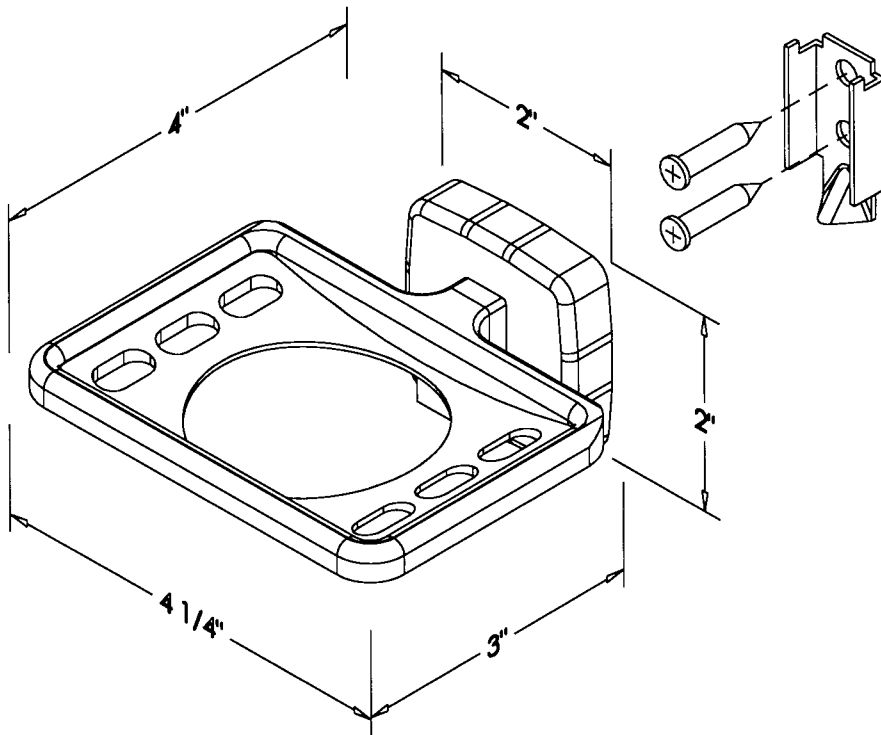

# 1618

7/15/99

EUROPA II STAINLESS  
STEEL BATH  
ACCESSORIES

TOOTHBRUSH TUMBLER  
HOLDER

THE EUROPA II SERIES BATH ACCESSORIES ARE FABRICATED OF TYPE 304 STAINLESS STEEL AND ARE AVAILABLE IN THE FOLLOWING FINISHES: