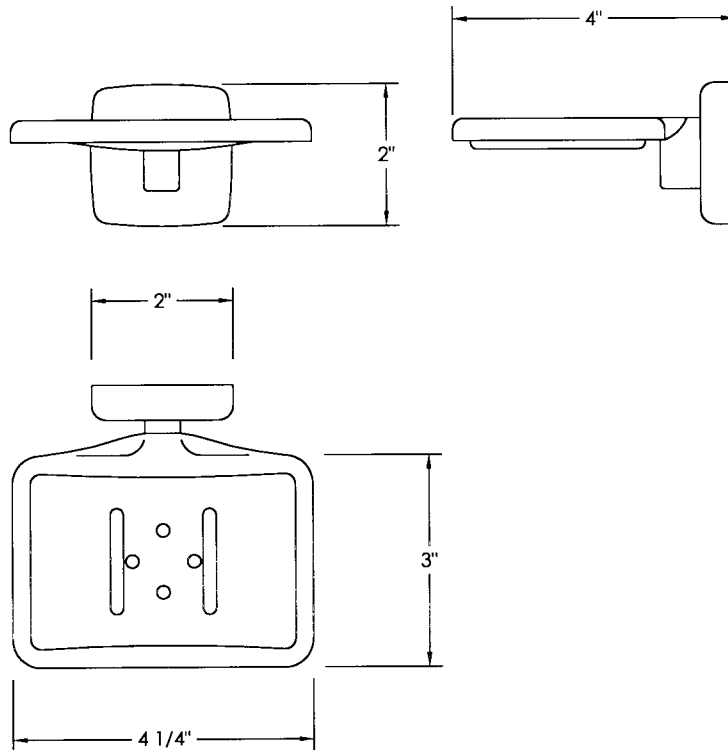

BASCO TECHNICAL DATA SHEET

1616

7/15/99

EUROPA II STAINLESS
STEEL BATH
ACCESSORIES

SOAP DISH WITH DRAIN
HOLES

THE EUROPA II SERIES BATH ACCESSORIES ARE FABRICATED OF TYPE 304 STAINLESS STEEL AND ARE AVAILABLE IN THE FOLLOWING FINISHES:

- BRIGHT POLISHED
- SATIN FINISH
- BRONZE FINISH
- POLISHED BRASS

FINISH

BRIGHT POLISHED
SATIN FINISH
BRONZE FINISH
POLISHED BRASS

**ADD SUFFIX
TO PART NUMBER**

P
S
BZ
PB

BASCO TECHNICAL DATA SHEET

1616

7/15/99

EUROPA II STAINLESS
STEEL BATH
ACCESSORIES

SOAP DISH WITH DRAIN
HOLES

THE EUROPA II SERIES BATH ACCESSORIES ARE FABRICATED OF TYPE 304 STAINLESS STEEL AND ARE AVAILABLE IN THE FOLLOWING FINISHES:

- BRIGHT POLISHED
- SATIN FINISH
- BRONZE FINISH
- POLISHED BRASS