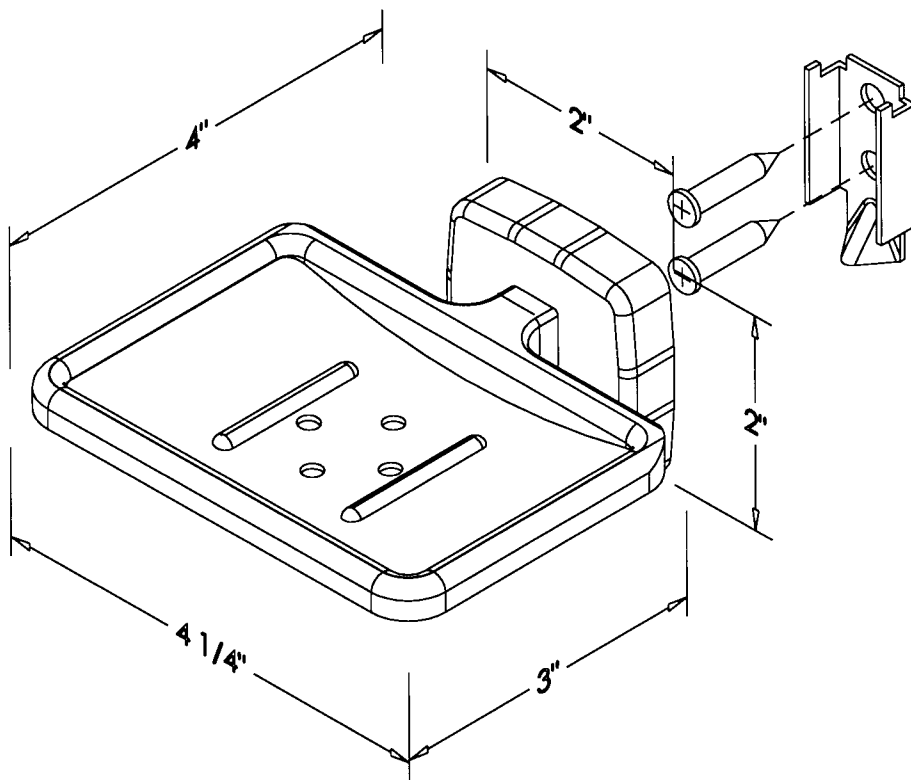

BASCO TECHNICAL DATA SHEET

1616

7/15/99

EUROPA II STAINLESS
STEEL BATH
ACCESSORIES

SOAP DISH WITH DRAIN
HOLES

THE EUROPA II SERIES BATH ACCESSORIES ARE FABRICATED OF TYPE 304 STAINLESS STEEL AND ARE AVAILABLE IN THE FOLLOWING FINISHES:

EUROPA II STAINLESS
STEEL BATH
ACCESSORIES

SOAP DISH WITH DRAIN
HOLES

THE EUROPA II SERIES BATH ACCESSORIES ARE FABRICATED OF TYPE 304 STAINLESS STEEL AND ARE AVAILABLE IN THE FOLLOWING FINISHES:

- BRIGHT POLISHED
- SATIN FINISH
- BRONZE FINISH
- POLISHED BRASS