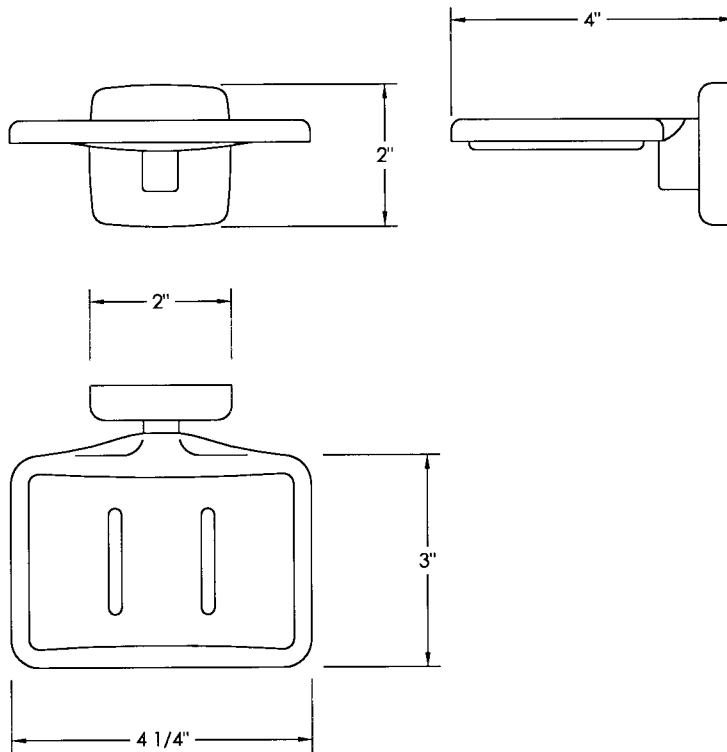

BASCO TECHNICAL DATA SHEET

1615

7/15/99

EUROPA II STAINLESS
STEEL BATH
ACCESSORIES

SOAP DISH WITHOUT
DRAIN HOLES

THE EUROPA II SERIES BATH ACCESSORIES ARE FABRICATED OF TYPE 304 STAINLESS STEEL AND ARE AVAILABLE IN THE FOLLOWING FINISHES: