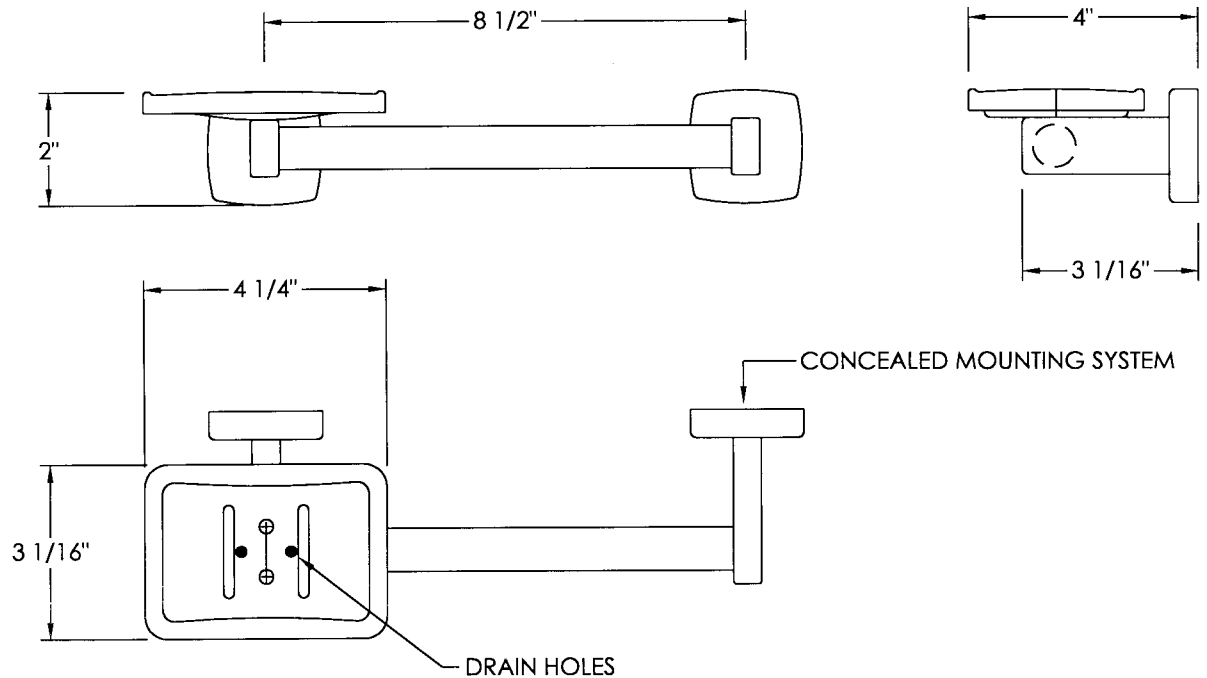

# 1614

7/13/99

EUROPA II STAINLESS  
STEEL BATH  
ACCESSORIES

SOAP DISH AND BAR  
WITH DRAIN HOLES

THE EUROPA II SERIES BATH ACCESSORIES ARE FABRICATED OF TYPE 304 STAINLESS STEEL AND ARE AVAILABLE IN THE FOLLOWING FINISHES: