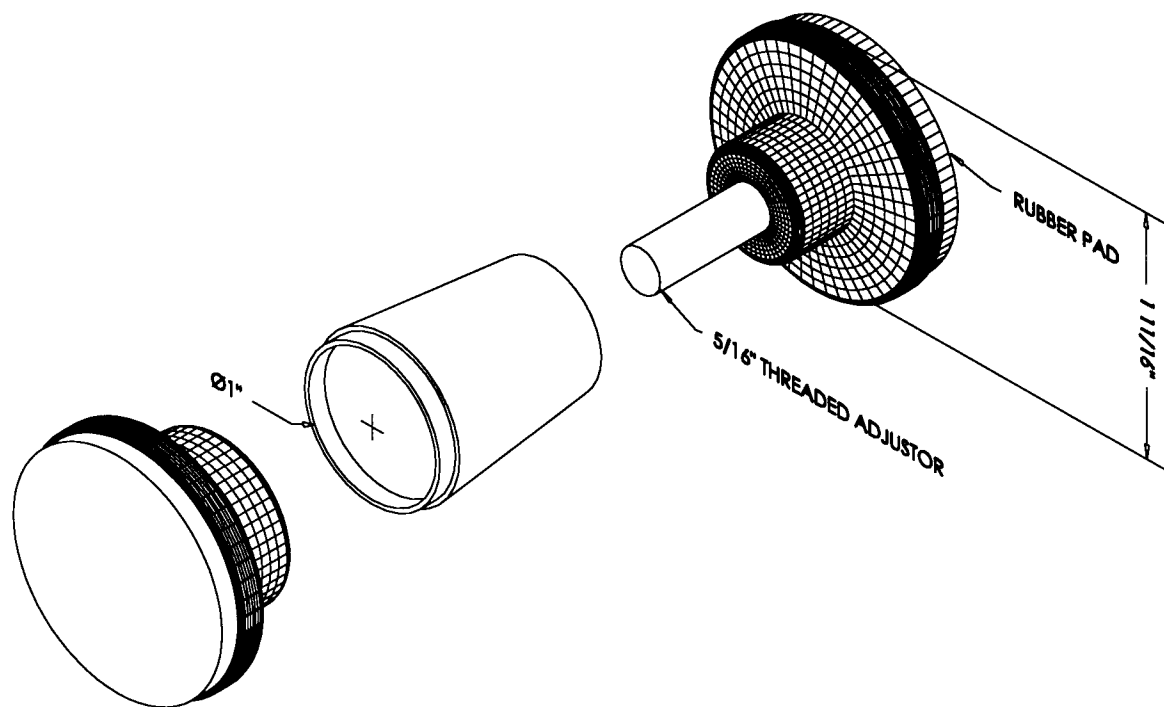

BASCO TECHNICAL DATA SHEET

1201

5/28/99

SHOWER ROD
END FLANGES

ADJUSTABLE CHROME
PLATED CAST ZINC

BASCO TECHNICAL DATA SHEET

1201
5/28/99

SHOWER ROD
END FLANGES

ADJUSTABLE CHROME
PLATED CAST ZINC

Three piece flange holds 1" diameter rods. The outer diameter of the flange is $1\ 11/16"$. The end pieces sit at a depth of $3/8"$ and the adjustor is $1\ 1/4"$ deep.