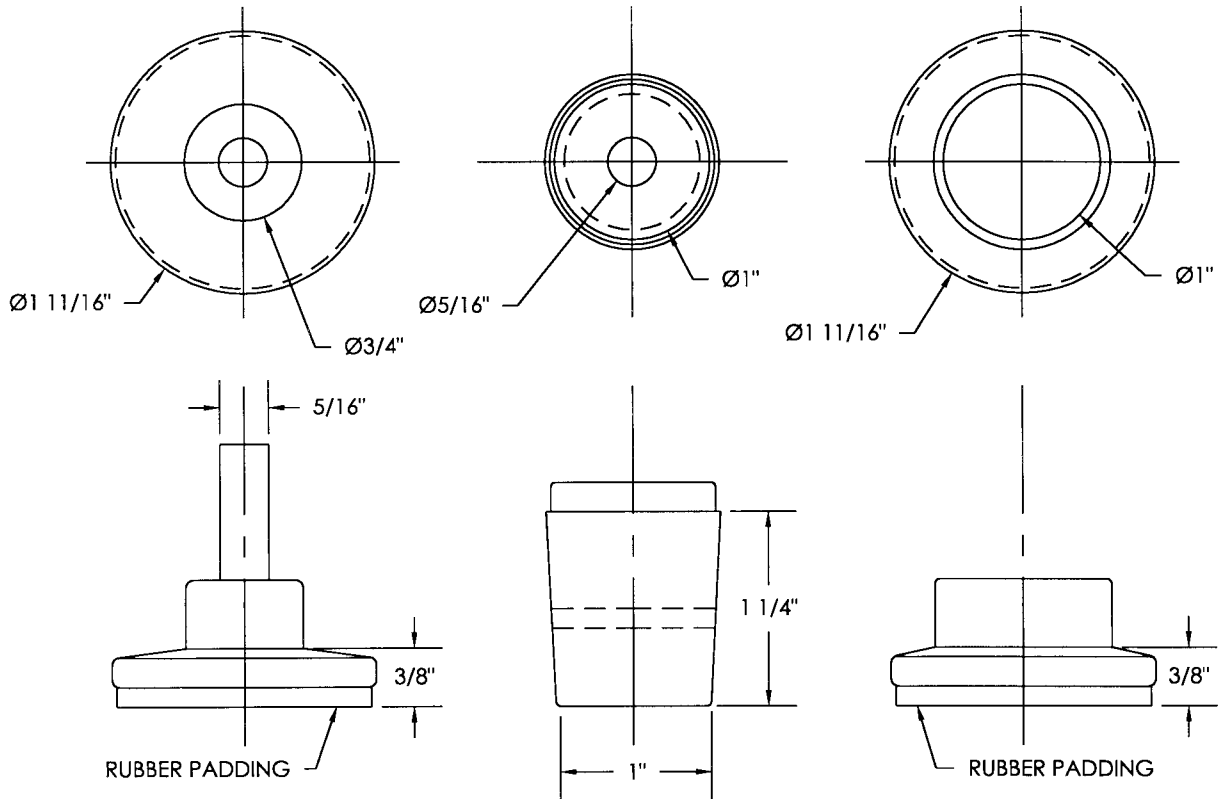

BASCO TECHNICAL DATA SHEET

1201

5/28/99

SHOWER ROD
END FLANGES

ADJUSTABLE CHROME
PLATED CAST ZINC

BASCO TECHNICAL DATA SHEET

1201
5/28/99

SHOWER ROD
END FLANGES

ADJUSTABLE CHROME
PLATED CAST ZINC

Three piece flange holds 1" diameter rods. The outer diameter of the flange is $1\ 11/16"$. The end pieces sit at a depth of $3/8"$ and the adjustor is $1\ 1/4"$ deep.