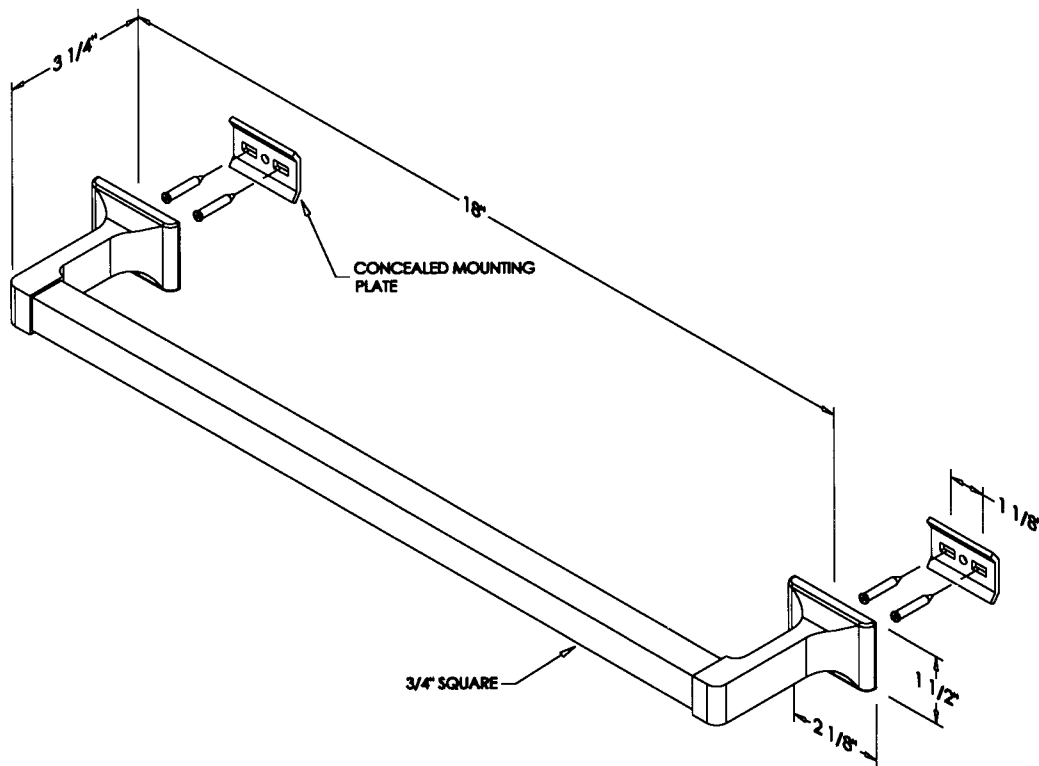

BASCO TECHNICAL DATA SHEET

7900 SERIES

CLASSIC CHROME
BATH ACCESSORIES

TOWEL BAR SET

8/16/99

BASCO'S VERY FINEST CONCEALED SCREW ACCESSORIES. THE CLASSIC DESIGN OF THESE CHROME FIXTURES WILL SUPPLY YOU WITH A COMPLETE RANGE OF YOUR BATHROOM NEEDS. MADE OF DURABLE ZAMAC, THE QUALITY CRAFTSMANSHIP OF THE CLASSIC SERIES IS UNSURPASSED. AVAILABLE WITH 3/4" SQUARE TOWEL BARS IN STAINLESS STEEL OR ALUMINUM. OUR EASY-TO-INSTALL CONCEALED SCREW FIXTURES ARE A MUST FOR ANY MODERN BATHROOM. MOST ITEMS AVAILABLE IN A POLISHED BRASS FINISH. ADD PREFIX "PB" TO MODEL NUMBER BELOW.

3/4" SQUARE POLISHED STAINLESS STEEL TOWEL BAR

7918 18" LONG
7924 24" LONG
7930 30" LONG
7936 36" LONG

3/4" SQUARE POLISHED ALUMINUM TOWEL BAR

7918A 18" LONG
7924A 24" LONG
7930A 30" LONG
7936A 36" LONG