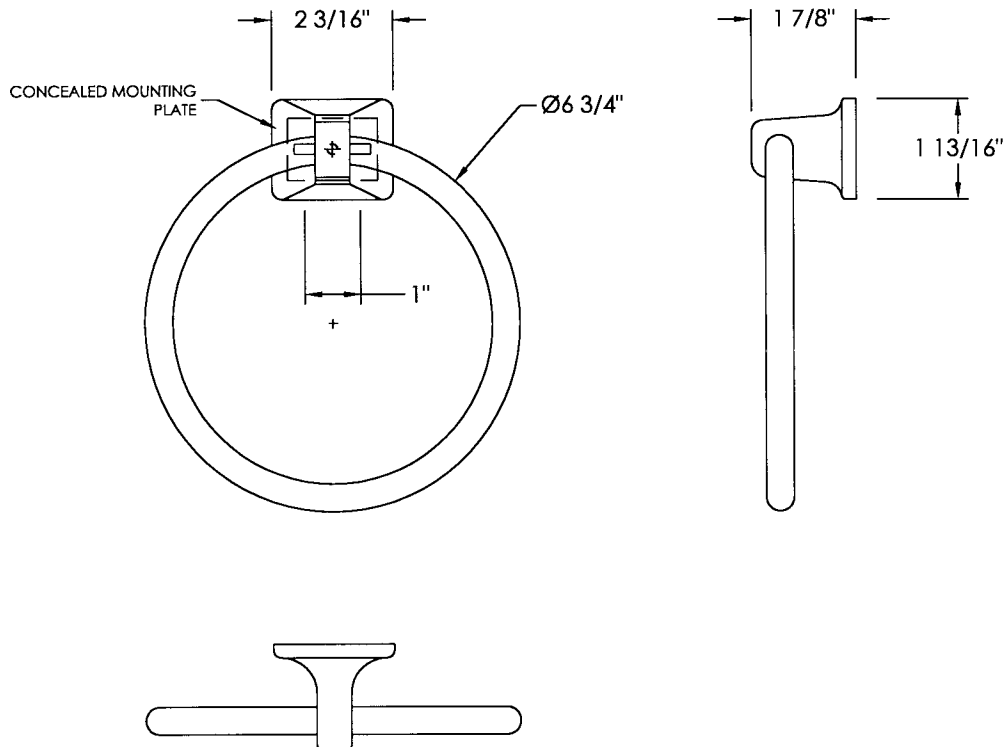

BASCO TECHNICAL DATA SHEET

7406

8/16/99

CLASSIC CHROME
BATH ACCESSORIES

TOWEL RING

BASCO'S VERY FINEST CONCEALED SCREW ACCESSORIES. THE CLASSIC DESIGN OF THESE CHROME FIXTURES WILL SUPPLY YOU WITH A COMPLETE RANGE OF YOUR BATHROOM NEEDS. MADE OF DURABLE ZAMAC, THE QUALITY CRAFTSMANSHIP OF THE CLASSIC SERIES IS UNSURPASSED. AVAILABLE WITH $3/4"$ SQUARE TOWEL BARS IN STAINLESS STEEL OR ALUMINUM. OUR EASY-TO-INSTALL CONCEALED SCREW FIXTURES ARE A MUST FOR ANY MODERN BATHROOM.

MOST ITEMS AVAILABLE IN A POLISHED BRASS FINISH. ADD PREFIX "PB" TO MODEL NUMBER BELOW.

7406 LUCITE TOWEL RING
7406C CHROME TOWEL RING

BASCO TECHNICAL DATA SHEET

7406

8/16/99

CLASSIC CHROME
BATH ACCESSORIES

TOWEL RING

BASCO'S VERY FINEST CONCEALED SCREW ACCESSORIES. THE CLASSIC DESIGN OF THESE CHROME FIXTURES WILL SUPPLY YOU WITH A COMPLETE RANGE OF YOUR BATHROOM NEEDS. MADE OF DURABLE ZAMAC, THE QUALITY CRAFTSMANSHIP OF THE CLASSIC SERIES IS UNSURPASSED. AVAILABLE WITH 3/4" SQUARE TOWEL BARS IN STAINLESS STEEL OR ALUMINUM. OUR EASY-TO-INSTALL CONCEALED SCREW FIXTURES ARE A MUST FOR ANY MODERN BATHROOM.

MOST ITEMS AVAILABLE IN A POLISHED BRASS FINISH. ADD PREFIX "PB" TO MODEL NUMBER BELOW.

7406 LUCITE TOWEL RING
7406C CHROME TOWEL RING