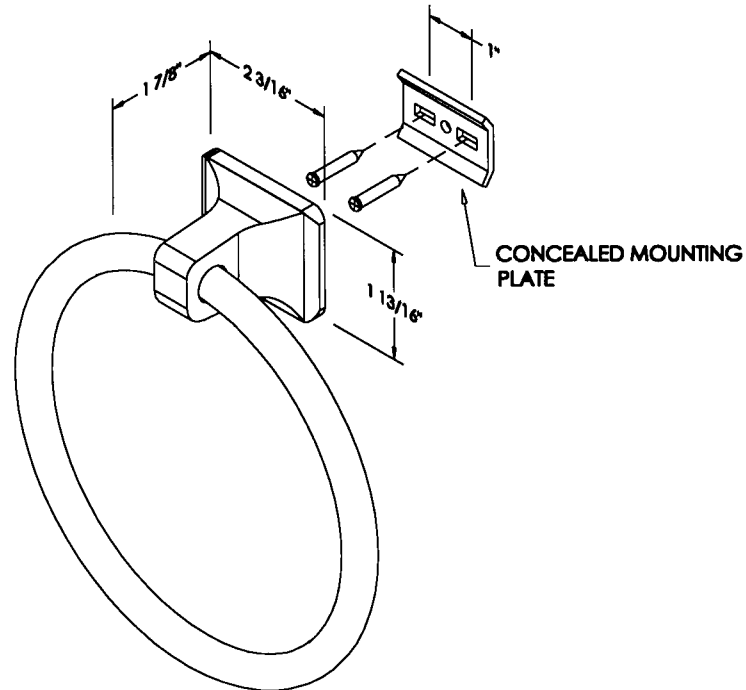

BASCO TECHNICAL DATA SHEET

7406

8/16/99

CLASSIC CHROME
BATH ACCESSORIES

TOWEL RING

BASCO'S VERY FINEST CONCEALED SCREW ACCESSORIES. THE CLASSIC DESIGN OF THESE CHROME FIXTURES WILL SUPPLY YOU WITH A COMPLETE RANGE OF YOUR BATHROOM NEEDS. MADE OF DURABLE ZAMAC, THE QUALITY CRAFTSMANSHIP OF THE CLASSIC SERIES IS UNSURPASSED. AVAILABLE WITH $3/4"$ SQUARE TOWEL BARS IN STAINLESS STEEL OR ALUMINUM. OUR EASY-TO-INSTALL CONCEALED SCREW FIXTURES ARE A MUST FOR ANY MODERN BATHROOM.

MOST ITEMS AVAILABLE IN A POLISHED BRASS FINISH. ADD PREFIX "PB" TO MODEL NUMBER BELOW.

7406 LUCITE TOWEL RING
7406C CHROME TOWEL RING

BASCO TECHNICAL DATA SHEET

7406

8/16/99

CLASSIC CHROME
BATH ACCESSORIES

TOWEL RING

BASCO'S VERY FINEST CONCEALED SCREW ACCESSORIES. THE CLASSIC DESIGN OF THESE CHROME FIXTURES WILL SUPPLY YOU WITH A COMPLETE RANGE OF YOUR BATHROOM NEEDS. MADE OF DURABLE ZAMAC, THE QUALITY CRAFTSMANSHIP OF THE CLASSIC SERIES IS UNSURPASSED. AVAILABLE WITH 3/4" SQUARE TOWEL BARS IN STAINLESS STEEL OR ALUMINUM. OUR EASY-TO-INSTALL CONCEALED SCREW FIXTURES ARE A MUST FOR ANY MODERN BATHROOM.

MOST ITEMS AVAILABLE IN A POLISHED BRASS FINISH. ADD PREFIX "PB" TO MODEL NUMBER BELOW.

7406 LUCITE TOWEL RING
7406C CHROME TOWEL RING