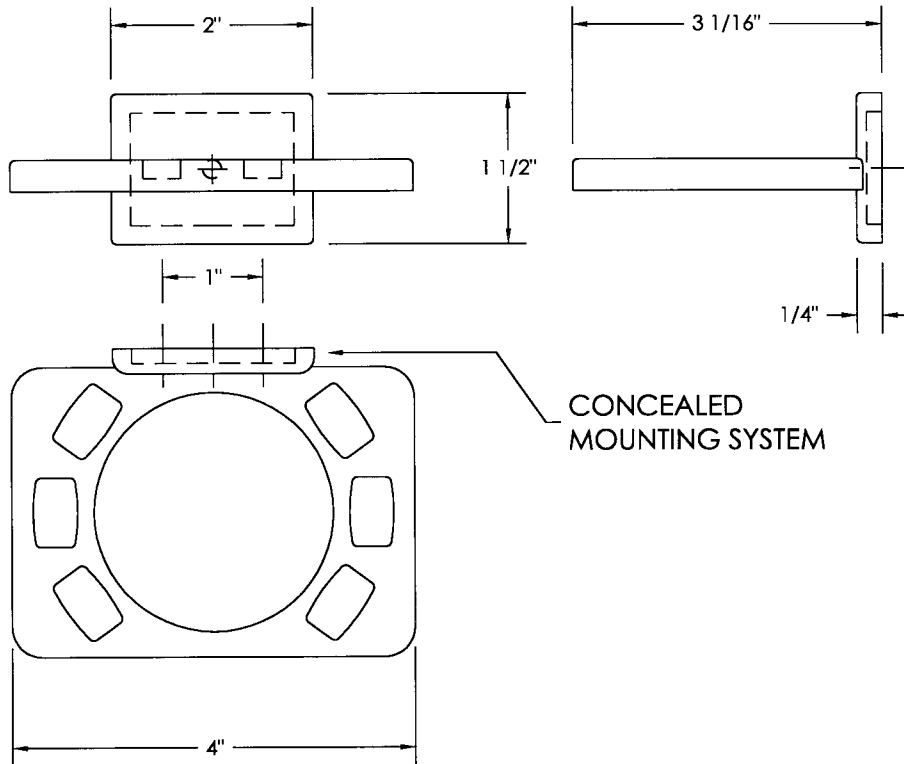

# BASCO TECHNICAL DATA SHEET

# 729

8/5/99

CLASSIC CHROME  
BATH ACCESSORIES

CHROME TOOTHBRUSH  
AND TUMBLER HOLDER

BASCO'S VERY FINEST CONCEALED SCREW ACCESSORIES. THE CLASSIC DESIGN OF THESE CHROME FIXTURES WILL SUPPLY YOU WITH A COMPLETE RANGE OF YOUR BATHROOM NEEDS. MADE OF DURABLE ZAMAC, THE QUALITY CRAFTSMANSHIP OF THE CLASSIC SERIES IS UNSURPASSED. AVAILABLE WITH 3/4" SQUARE TOWEL BARS IN STAINLESS STEEL OR ALUMINUM. OUR EASY-TO-INSTALL CONCEALED SCREW FIXTURES ARE A MUST FOR ANY MODERN BATHROOM. MOST ITEMS AVAILABLE IN A POLISHED BRASS FINISH. ADD PREFIX "PB" TO MODEL NUMBER BELOW.