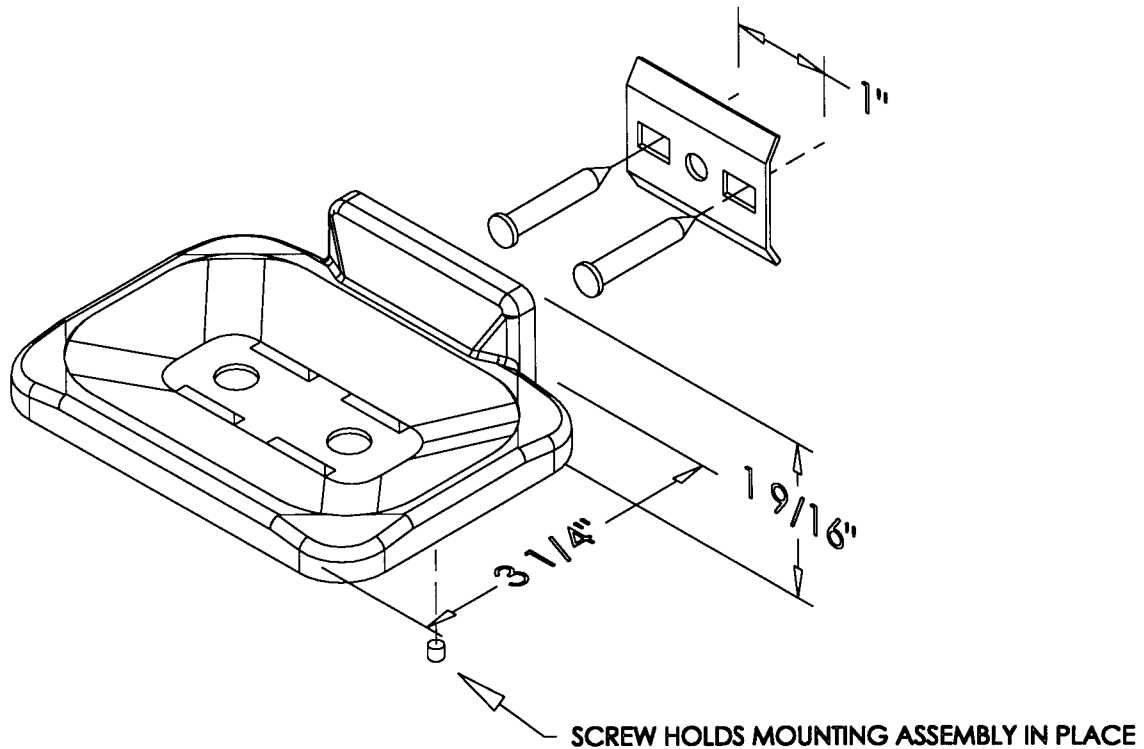

BASCO TECHNICAL DATA SHEET

715/715D

CHROME SOAP
HOLDER

SURFACE MOUNTED

6/24/99

CONCEALED SCREW ACCESSORIES: THE CLASSIC DESIGN OF THESE CHROME FIXTURES WILL SUPPLY YOU WITH A COMPLETE RANGE OF YOUR BATHROOM NEEDS. MADE OF DURABLE ZAMAC, THE QUALITY CRAFTSMANSHIP OF THE CLASSIC SERIES IS UNSURPASSED. AVAILABLE WITH $\frac{3}{4}$ " SQUARE TOWEL BARS IN STAINLESS STEEL OR ALUMINUM. OUR EASY-TO-INSTALL CONCEALED SCREW FIXTURES ARE A MUST FOR ANY MODERN BATHROOM.

MODEL 715: WITHOUT DRAINHOLES
MODEL 715D: WITH DRAINHOLES

BASCO TECHNICAL DATA SHEET

715/715D

CHROME SOAP
HOLDER

SURFACE MOUNTED

6/24/99

CONCEALED SCREW ACCESSORIES: THE CLASSIC DESIGN OF THESE CHROME FIXTURES WILL SUPPLY YOU WITH A COMPLETE RANGE OF YOUR BATHROOM NEEDS. MADE OF DURABLE ZAMAC, THE QUALITY CRAFTSMANSHIP OF THE CLASSIC SERIES IS UNSURPASSED. AVAILABLE WITH $\frac{3}{4}"$ SQUARE TOWEL BARS IN STAINLESS STEEL OR ALUMINUM. OUR EASY-TO-INSTALL CONCEALED SCREW FIXTURES ARE A MUST FOR ANY MODERN BATHROOM.