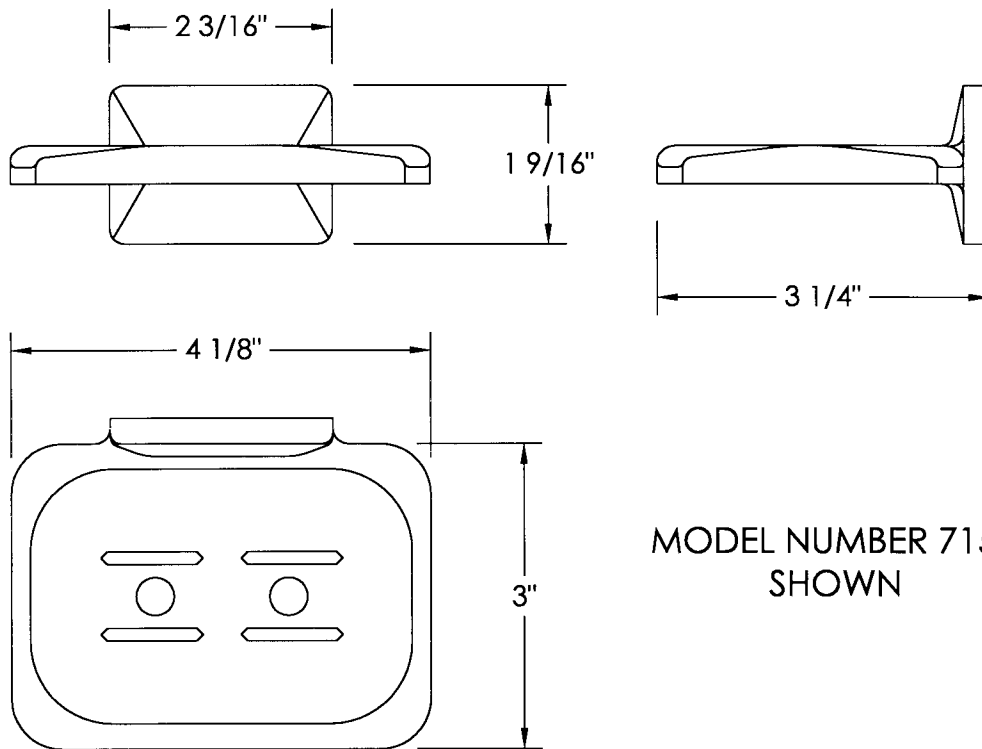

BASCO TECHNICAL DATA SHEET

715/715D

CHROME SOAP
HOLDER

SURFACE MOUNTED

6/24/99

CONCEALED SCREW ACCESSORIES: THE CLASSIC DESIGN OF THESE CHROME FIXTURES WILL SUPPLY YOU WITH A COMPLETE RANGE OF YOUR BATHROOM NEEDS. MADE OF DURABLE ZAMAC, THE QUALITY CRAFTSMANSHIP OF THE CLASSIC SERIES IS UNSURPASSED. AVAILABLE WITH $\frac{3}{4}$ " SQUARE TOWEL BARS IN STAINLESS STEEL OR ALUMINUM. OUR EASY-TO-INSTALL CONCEALED SCREW FIXTURES ARE A MUST FOR ANY MODERN BATHROOM.

MODEL 715: WITHOUT DRAINHOLES
MODEL 715D: WITH DRAINHOLES

BASCO TECHNICAL DATA SHEET

715/715D

CHROME SOAP
HOLDER

SURFACE MOUNTED

6/24/99

CONCEALED SCREW ACCESSORIES: THE CLASSIC DESIGN OF THESE CHROME FIXTURES WILL SUPPLY YOU WITH A COMPLETE RANGE OF YOUR BATHROOM NEEDS. MADE OF DURABLE ZAMAC, THE QUALITY CRAFTSMANSHIP OF THE CLASSIC SERIES IS UNSURPASSED. AVAILABLE WITH $\frac{3}{4}"$ SQUARE TOWEL BARS IN STAINLESS STEEL OR ALUMINUM. OUR EASY-TO-INSTALL CONCEALED SCREW FIXTURES ARE A MUST FOR ANY MODERN BATHROOM.

MODEL 715: WITHOUT DRAINHOLES
MODEL 715D: WITH DRAINHOLES