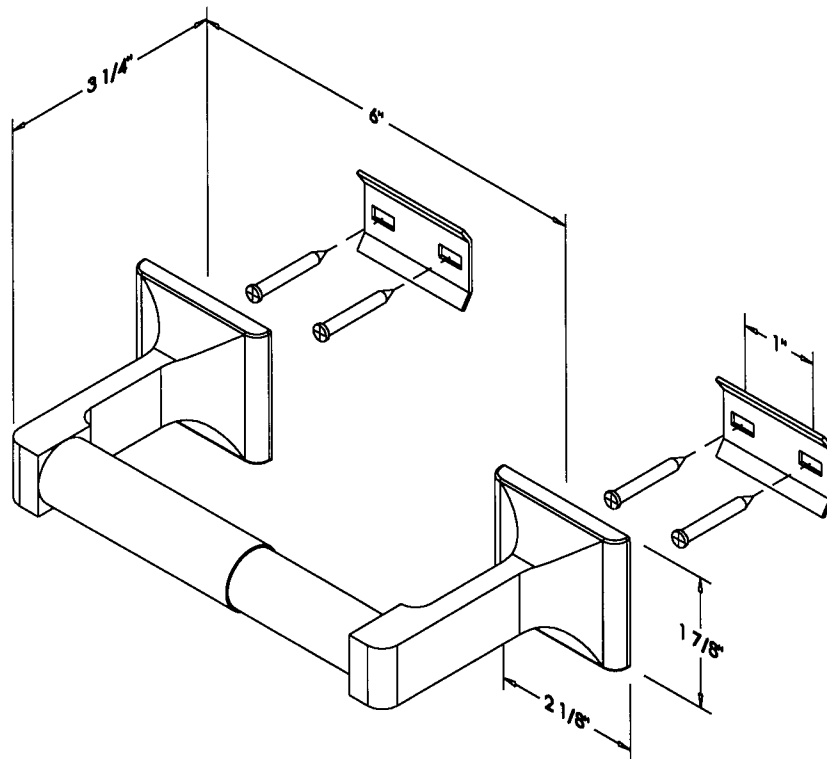

BASCO TECHNICAL DATA SHEET

711/7115

CLASSIC CHROME
BATH ACCESSORIES

PAPER HOLDER

8/10/99

BASCO'S VERY FINEST CONCEALED SCREW ACCESSORIES. THE CLASSIC DESIGN OF THESE CHROME FIXTURES WILL SUPPLY YOU WITH A COMPLETE RANGE OF YOUR BATHROOM NEEDS. MADE OF DURABLE ZAMAC, THE QUALITY CRAFTSMANSHIP OF THE CLASSIC SERIES IS UNSURPASSED. AVAILABLE WITH 3/4" SQUARE TOWEL BARS IN STAINLESS STEEL OR ALUMINUM. OUR EASY-TO-INSTALL CONCEALED SCREW FIXTURES ARE A MUST FOR ANY MODERN BATHROOM. MOST ITEMS AVAILABLE IN A POLISHED BRASS FINISH. ADD PREFIX "PB" TO MODEL NUMBER BELOW.

MODEL 711 HAS A WHITE PLASTIC ROLLER
MODEL 7115 HAS A CHROME PLATED PLASTIC ROLLER

BASCO TECHNICAL DATA SHEET

711/7115

CLASSIC CHROME
BATH ACCESSORIES

PAPER HOLDER

8/10/99

BASCO'S VERY FINEST CONCEALED SCREW ACCESSORIES. THE CLASSIC DESIGN OF THESE CHROME FIXTURES WILL SUPPLY YOU WITH A COMPLETE RANGE OF YOUR BATHROOM NEEDS. MADE OF DURABLE ZAMAC, THE QUALITY CRAFTSMANSHIP OF THE CLASSIC SERIES IS UNSURPASSED. AVAILABLE WITH 3/4" SQUARE TOWEL BARS IN STAINLESS STEEL OR ALUMINUM. OUR EASY-TO-INSTALL CONCEALED SCREW FIXTURES ARE A MUST FOR ANY MODERN BATHROOM. MOST ITEMS AVAILABLE IN A POLISHED BRASS FINISH. ADD PREFIX "PB" TO MODEL NUMBER BELOW.