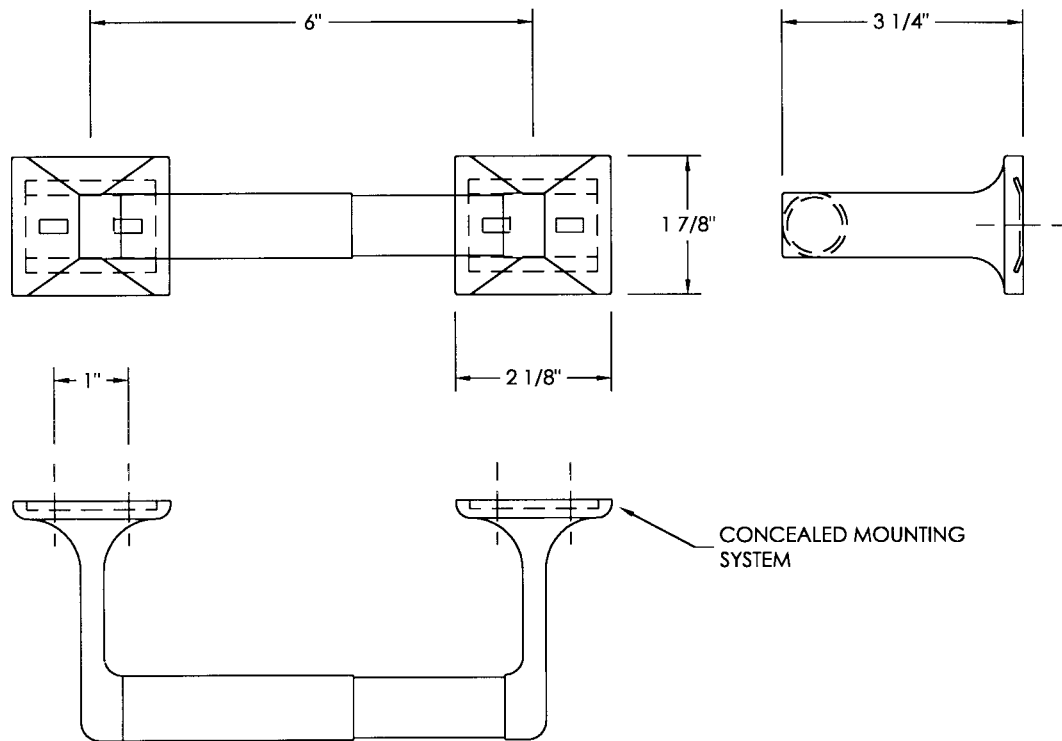

BASCO TECHNICAL DATA SHEET

711/7115

CLASSIC CHROME
BATH ACCESSORIES

PAPER HOLDER

8/10/99

BASCO'S VERY FINEST CONCEALED SCREW ACCESSORIES. THE CLASSIC DESIGN OF THESE CHROME FIXTURES WILL SUPPLY YOU WITH A COMPLETE RANGE OF YOUR BATHROOM NEEDS. MADE OF DURABLE ZAMAC, THE QUALITY CRAFTSMANSHIP OF THE CLASSIC SERIES IS UNSURPASSED. AVAILABLE WITH 3/4" SQUARE TOWEL BARS IN STAINLESS STEEL OR ALUMINUM. OUR EASY-TO-INSTALL CONCEALED SCREW FIXTURES ARE A MUST FOR ANY MODERN BATHROOM. MOST ITEMS AVAILABLE IN A POLISHED BRASS FINISH. ADD PREFIX "PB" TO MODEL NUMBER BELOW.

MODEL 711 HAS A WHITE PLASTIC ROLLER
MODEL 7115 HAS A CHROME PLATED PLASTIC ROLLER

BASCO TECHNICAL DATA SHEET

711/7115

CLASSIC CHROME
BATH ACCESSORIES

PAPER HOLDER

8/10/99

BASCO'S VERY FINEST CONCEALED SCREW ACCESSORIES. THE CLASSIC DESIGN OF THESE CHROME FIXTURES WILL SUPPLY YOU WITH A COMPLETE RANGE OF YOUR BATHROOM NEEDS. MADE OF DURABLE ZAMAC, THE QUALITY CRAFTSMANSHIP OF THE CLASSIC SERIES IS UNSURPASSED. AVAILABLE WITH 3/4" SQUARE TOWEL BARS IN STAINLESS STEEL OR ALUMINUM. OUR EASY-TO-INSTALL CONCEALED SCREW FIXTURES ARE A MUST FOR ANY MODERN BATHROOM. MOST ITEMS AVAILABLE IN A POLISHED BRASS FINISH. ADD PREFIX "PB" TO MODEL NUMBER BELOW.

MODEL 711 HAS A WHITE PLASTIC ROLLER
MODEL 7115 HAS A CHROME PLATED PLASTIC ROLLER