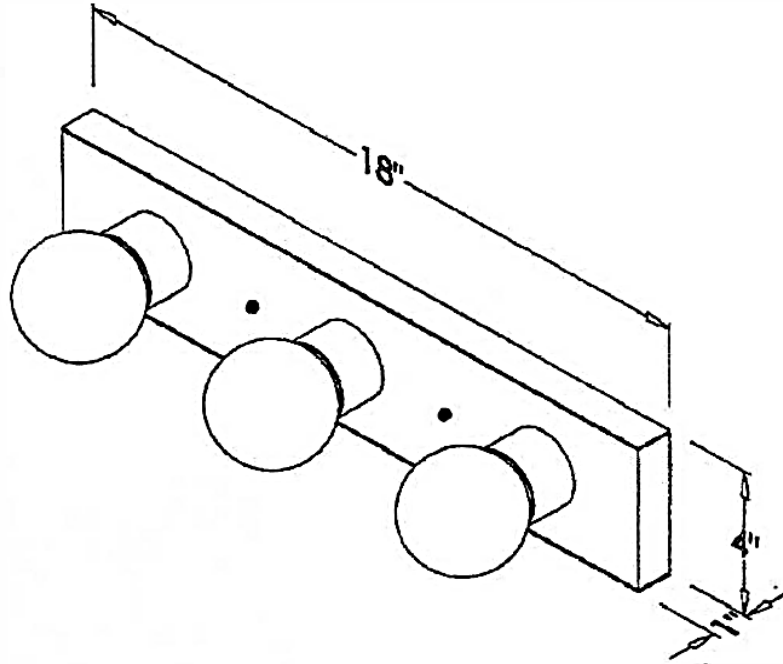

BASCO TECHNICAL DATA SHEET

G16.5B SERIES
7/2/99

1" DEEP LIGHT FIXTURE WITH BRIGHT CHROME FINISH
MODEL

MODEL G16.5B418 SHOWN

Length	Bright Chrome Model	Overall Size (H x W x D)	Number of Bulbs
13"	G16.5B413	4" X 13" X 1"	2
16"	G16.5B416	4" X 16" X 1"	3
18"	G16.5B418	4" X 18" X 1"	3
20"	G16.5B420	4" X 20" X 1"	4
24"	G16.5B424	4" X 24" X 1"	4
30"	G16.5B430	4" X 30" X 1"	5
36"	G16.5B436	4" X 36" X 1"	5
48"	G16.5B448	4" X 48" X 1"	6
54"	G16.5B454	4" X 54" X 1"	7
60"	G16.5B460	4" X 60" X 1"	8
72"	G16.5B472	4" X 72" X 1"	9

BASCO'S LIGHTING FIXTURES ARE FABRICATED ENTIRELY OF 20 GAUGE PRIME COLD ROLLED STEEL WHITE ENAMEL COATED OR 304 STAINLESS STEEL.

HEAVY DUTY CONSTRUCTION ENSURES DURABILITY AN SAFETY.

ALL FIXTURES ARE U.L. APPROVED.