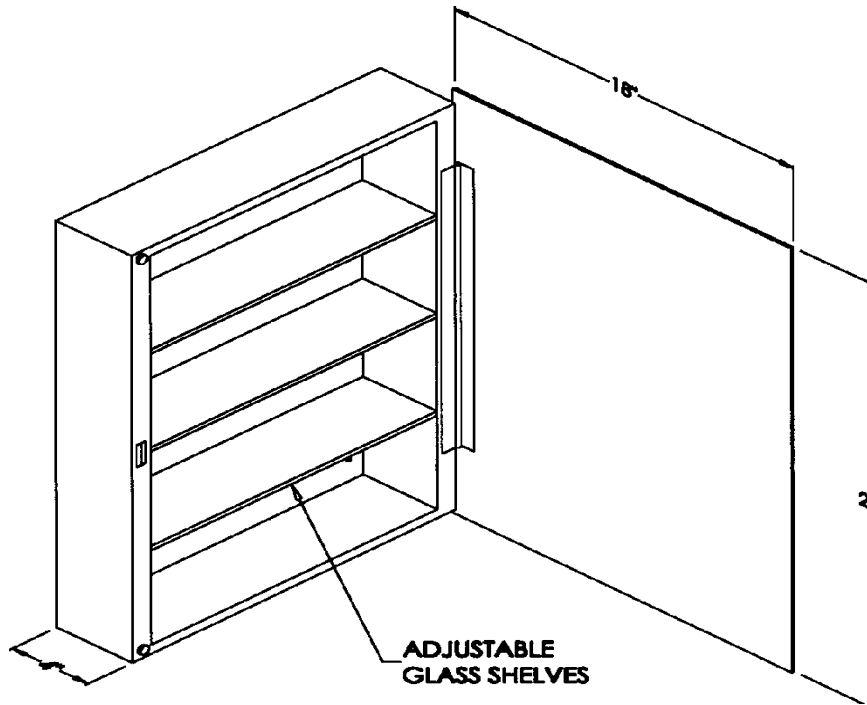

BASCO TECHNICAL DATA SHEET

SM SERIES

7/2/99

5" DEEP WALL MOUNTED
MODELS

MODEL SM374P-W SHOWN

Polished Stainless Steel Frame	Frameless Polished Edge Mirror	Beveled Frameless Polished Edge Mirror	Overall Size (W x H)	Mirror Type	Glass Shelves
SM360-W	N/A	N/A	14" X 20"	1/8" Plate	2
SM370-W	N/A	N/A	12" X 36"	1/8" Plate	4
SM371-W	N/A	N/A	16" X 22"	1/8" Plate	2
N/A	SMPE360P-W	SMBV360P-W	14" X 20"	3/16" Plate	2
N/A	SMPE370P-W	SMBV370P-W	12" X 36"	3/16" Plate	4
N/A	SMPE371P-W	SMBV371P-W	16" X 22"	3/16" Plate	2
SM372P-W	SMPE372P-W	SMBV372P-W	16" X 22"	3/16" Plate	2
SM373P-W	SMPE373P-W	SMBV373P-W	16" X 30"	3/16" Plate	3
SM374P-W	SMPE374P-W	SMBV374P-W	18" X 24"	3/16" Plate	3
SM375P-W	SMPE375P-W	SMBV375P-W	16" X 26"	3/16" Plate	3
SM376P-W	SMPE376P-W	SMBV376P-W	20" X 26"	3/16" Plate	3
SM377P-W	SMPE377P-W	SMBV377P-W	16" X 36"	3/16" Plate	4
SM378P-W	SMPE378P-W	SMBV378P-W	18" X 36"	3/16" Plate	4
SM379P-W	SMPE379P-W	SMBV379P-W	18" X 42"	3/16" Plate	4
SM380P-W	SMPE380P-W	SMBV380P-W	18" X 60"	3/16" Plate	5
SM381P-W	SMPE381P-W	SMBV381P-W	18" X 30"	3/16" Plate	3
SM384P-W	SMPE384P-W	SMBV384P-W	24" X 24"	3/16" Plate	3
SM390P-W	SMPE390P-W	SMBV390P-W	24" X 30"	3/16" Plate	4
SM392P-W	SMPE392P-W	SMBV392P-W	24" X 36"	3/16" Plate	4

BODY: HEAVY 20 GAUGE PRIME SHEETS OF COLD ROLLED STEEL.

DOOR: HEAVY 20 GAUGE PRIME COLD ROLLED STEEL. EQUIPPED WITH MAGNETIC CATCH(S) AND RUBBER DOOR SILENCERS. DOOR MOUNTED WITH A FULL LENGTH PIANO HINGE AND IS FIELD REMOVEABLE AND REPLACEABLE.

SHELVES: GLASS, ADJUSTABLE 1/4" THICK WITH POLISHED FRONT EDGE. OPTIONAL SS SHELVES AVAILABE.

SHELF BRACKETS: ALUMINUM SHELF BRACKETS ARE REMOVEABLE, ADJUSTABLE AND LOCK IN PLACE.

DOOR STOP: STOP HINGE REVERSIBLE SWING DOOR.