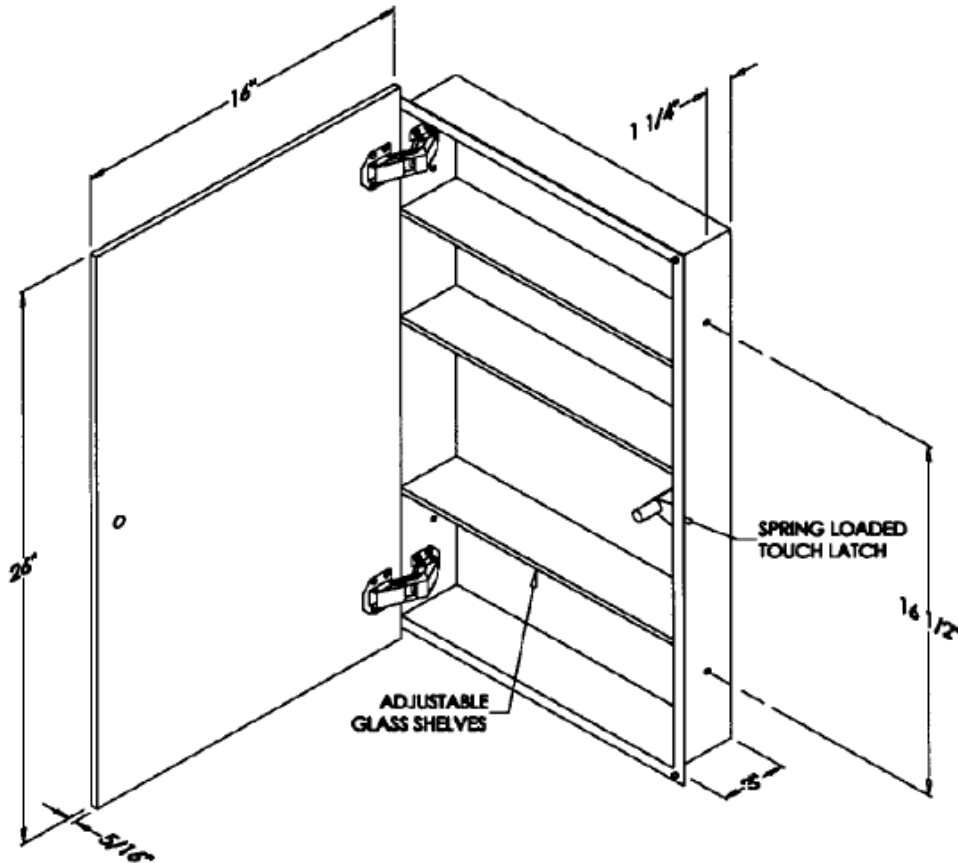

BASCO TECHNICAL DATA SHEET

FM SERIES
10/29/99

SLIM LINE 3-1/4" FULLY
RECESSED MODELS

MODEL FM325PE-W SHOWN

Polished Stainless Steel Frame	Frameless Polished Edge Mirror	Beveled Frameless Polished Edge Mirror	Overall Size (W x H)	Wall Opening (W x H x D)	Glass
FM321-W	FM321PE-W	FM321BV-W	13-1/2" X 36"	12-3/8" X 34-1/4" X 3-1/4"	3
FM323-W	FM323PE-W	FM323BV-W	16" X 22"	14-7/8" X 20-1/4" X 3-1/4"	2
FM325-W	FM325PE-W	FM325BV-W	16" X 26"	14-7/8" X 24-1/4" X 3-1/4"	3
FM326-W	FM326PE-W	FM326BV-W	16" X 30"	14-7/8" X 28-1/4" X 3-1/4"	3
FM327-W	FM327PE-W	FM327BV-W	18" X 24"	16-7/8" X 22-1/4" X 3-1/4"	3
FM329-W	FM329PE-W	FM329BV-W	16" X 36"	14-7/8" X 34-1/4" X 3-1/4"	4
FM331-W	FM331PE-W	FM331BV-W	18" X 36"	16-7/8" X 34-1/4" X 3-1/4"	4
FM333-W	FM333PE-W	FM333BV-W	18" X 42"	16-7/8" X 40-1/4" X 3-1/4"	5
FM335-W	FM335PE-W	FM335BV-W	18" X 52"	16-7/8" X 50-1/4" X 3-1/4"	5

BODY: HEAVY 20 GAUGE PRIME COLD ROLLED STEEL.

FINISH: BONDERIZED TO RESIST RUST AND SPRAYED WITH A SPECIAL WHITE COLOR ENAMEL THEN BAKED AT HIGH TEMPERATURE FOR DURABILITY.

MIRRORS: FIRST QUALITY 3/16" PLATE GL ASS.

DOOR: EQUIPPED WITH A SPRING LOADED TOUCH LATCH AND IS HUNG ON COMPLETELY INVISIBLE EUROPEAN STYLE HINGES.

BASCO TECHNICAL DATA SHEET

FM SERIES
10/29/99

SLIM LINE 3-1/4" FULLY
RECESSED MODELS

MODEL FM325PE-W SHOWN