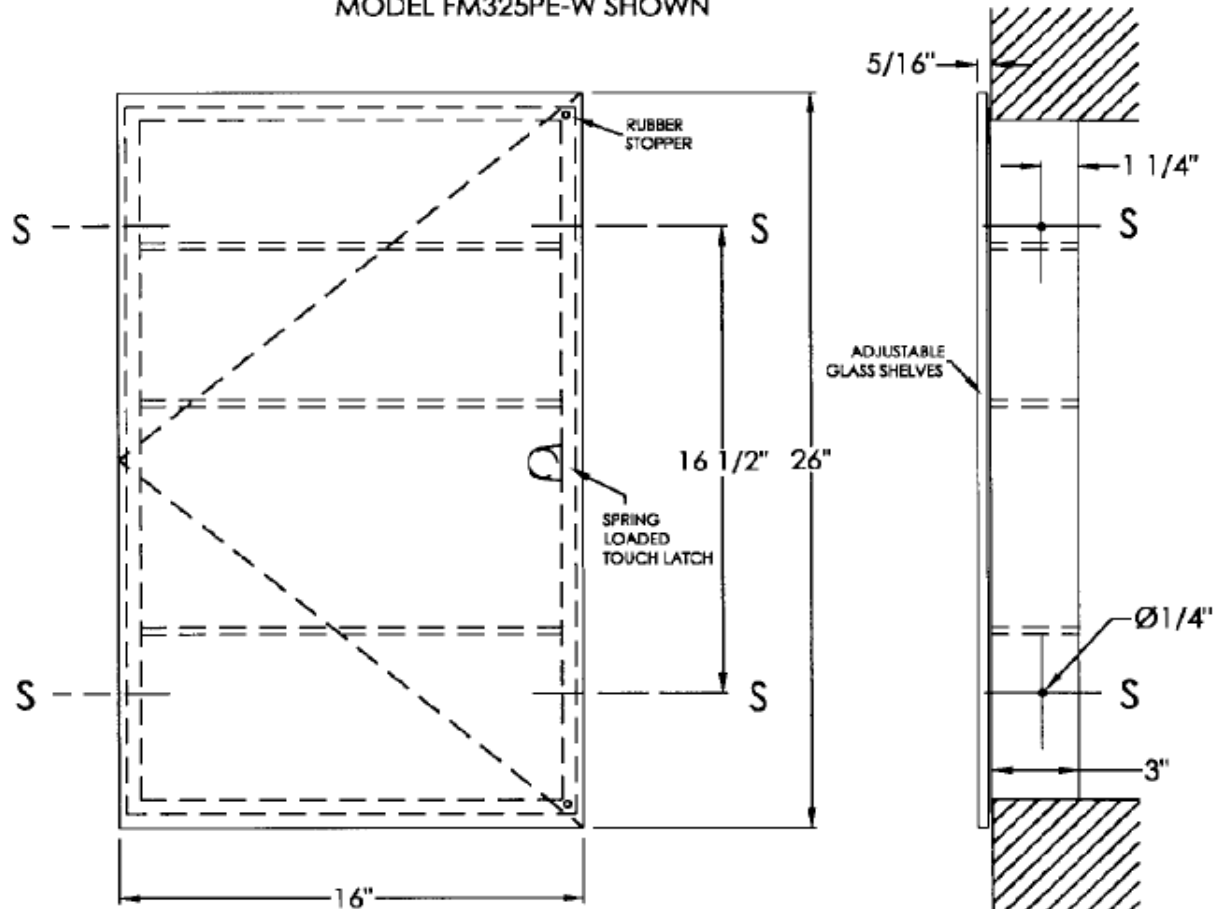

BASCO TECHNICAL DATA SHEET

FM SERIES
10/29/99

SLIM LINE 3-1/4" FULLY
RECESSED MODELS

MODEL FM325PE-W SHOWN

Polished Stainless Steel Frame	Frameless Polished Edge Mirror	Beveled Frameless Polished Edge Mirror	Overall Size (W x H)	Wall Opening (W x H x D)	Glass
FM321-W	FM321PE-W	FM321BV-W	13-1/2" X 36"	12-3/8" X 34-1/4" X 3-1/4"	3
FM323-W	FM323PE-W	FM323BV-W	16" X 22"	14-7/8" X 20-1/4" X 3-1/4"	2
FM325-W	FM325PE-W	FM325BV-W	16" X 26"	14-7/8" X 24-1/4" X 3-1/4"	3
FM326-W	FM326PE-W	FM326BV-W	16" X 30"	14-7/8" X 28-1/4" X 3-1/4"	3
FM327-W	FM327PE-W	FM327BV-W	18" X 24"	16-7/8" X 22-1/4" X 3-1/4"	3
FM329-W	FM329PE-W	FM329BV-W	16" X 36"	14-7/8" X 34-1/4" X 3-1/4"	4
FM331-W	FM331PE-W	FM331BV-W	18" X 36"	16-7/8" X 34-1/4" X 3-1/4"	4
FM333-W	FM333PE-W	FM333BV-W	18" X 42"	16-7/8" X 40-1/4" X 3-1/4"	5
FM335-W	FM335PE-W	FM335BV-W	18" X 52"	16-7/8" X 50-1/4" X 3-1/4"	5

DOOR: EQUIPPED WITH A SPRING LOADED TOUCH LATCH AND IS HUNG ON COMPLETELY INVISIBLE EUROPEAN STYLE HINGES.

BASCO TECHNICAL DATA SHEET

FM SERIES
10/29/99

SLIM LINE 3-1/4" FULLY
RECESSED MODELS

MODEL FM325PE-W SHOWN

Polished Stainless Steel Frame	Frameless Polished Edge Mirror	Beveled Frameless Polished Edge Mirror	Overall Size (W x H)	Wall Opening (W x H x D)	Glass
FM321-W	FM321PE-W	FM321BV-W	13-1/2" X 36"	12-3/8" X 34-1/4" X 3-1/4"	3
FM323-W	FM323PE-W	FM323BV-W	16" X 22"	14-7/8" X 20-1/4" X 3-1/4"	2
FM325-W	FM325PE-W	FM325BV-W	16" X 26"	14-7/8" X 24-1/4" X 3-1/4"	3
FM326-W	FM326PE-W	FM326BV-W	16" X 30"	14-7/8" X 28-1/4" X 3-1/4"	3
FM327-W	FM327PE-W	FM327BV-W	18" X 24"	16-7/8" X 22-1/4" X 3-1/4"	3
FM329-W	FM329PE-W	FM329BV-W	16" X 36"	14-7/8" X 34-1/4" X 3-1/4"	4
FM331-W	FM331PE-W	FM331BV-W	18" X 36"	16-7/8" X 34-1/4" X 3-1/4"	4
FM333-W	FM333PE-W	FM333BV-W	18" X 42"	16-7/8" X 40-1/4" X 3-1/4"	5
FM335-W	FM335PE-W	FM335BV-W	18" X 52"	16-7/8" X 50-1/4" X 3-1/4"	5