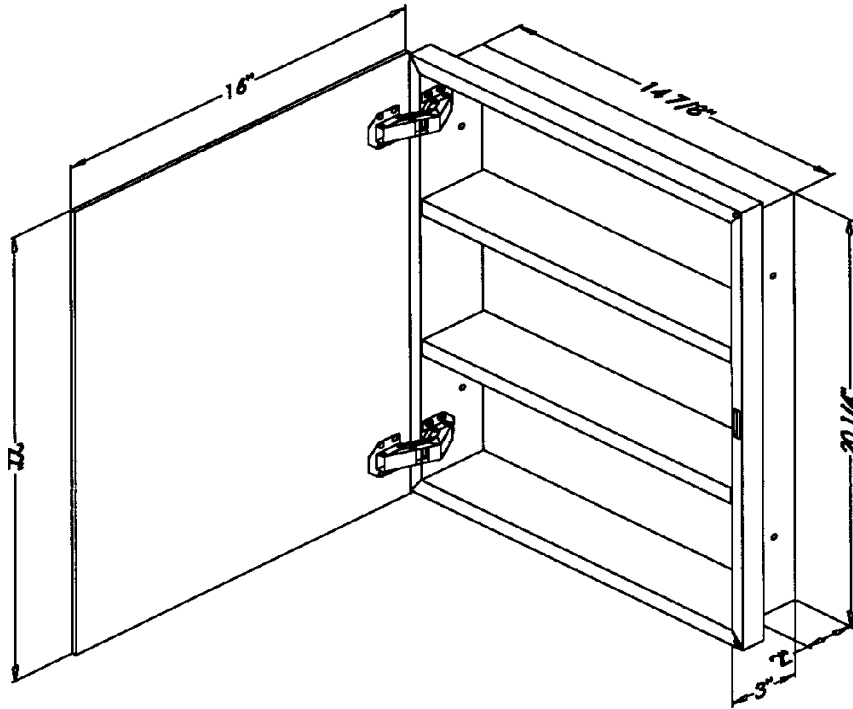

# BASCO TECHNICAL DATA SHEET

SR SERIES  
5/21 /99

2" SLIM LINE SEMI-RECESSED MODELS

MODEL SR323PE-W SHOWN

Polished Stainless Steel Frame	Frameless Polished Edge Mirror	Beveled Frameless Polished Edge Mirror	Overall Size (W x H)	Wall Opening (W x H x D)	Glass Shelves
SR321-W	SR321PE-W	SR321BV-W	13 1/2" X 36"	12 3/8" X 34 1/2" X 2"	3
<b>SR323-W</b>	<b>SR323PE-W</b>	<b>SR323BV-W</b>	<b>16" X 22"</b>	<b>14 7/8" X 20 1/4" X 2"</b>	<b>2</b>
SR325-W	SR325PE-W	SR3255V-W	16" X 26"	14 7/8" X 20 1/4" X 2"	3
<b>SR326-W</b>	<b>SR326PE-W</b>	<b>SR326BV-W</b>	<b>16" X 30"</b>	<b>14 7/8" X 28 1/4" X 2"</b>	<b>3</b>
SR327-W	SR327PE-W	SR327BV-W	18" X 24 "	16 7/8" X 22 1/4" X 2"	3
<b>SR329-W</b>	<b>SR329PE-W</b>	<b>SR329BV-W</b>	<b>16" X 36"</b>	<b>14 7/8" X 34 1/4" X 2"</b>	<b>4</b>
SR331-W	SR331PE-W	SR331BV-W	18" X 36"	16 7/8" X 34 1/4" X 2"	4
<b>SR333-W</b>	<b>SR333PE-W</b>	<b>SR333BV-W</b>	<b>18" X 42"</b>	<b>16 7/8" X 40 1/4" X 2"</b>	<b>5</b>

**BODY:** HEAVY 20 GAUGE PRIME COLD ROLLED STEEL.

**DOOR:** EQUIPPED WITH INVISIBLE EUROPEAN STYLE CABINET HINGES, MAGNETIC TOUCH LATCHES AND RUBBER STOPPERS.

**FINISH:** BONDERIZED AFTER FORMING TO RESIST RUST AND SPRAYED WITH A SPECIAL WHITE COLOR ENAMEL, BAKED ON AT HIGH TEMPERATURE.

**MIRRORS:** 3/16" FIRST QUALITY PLATE GLASS.

**SHELVES:** ADJUSTABLE, GLASS.