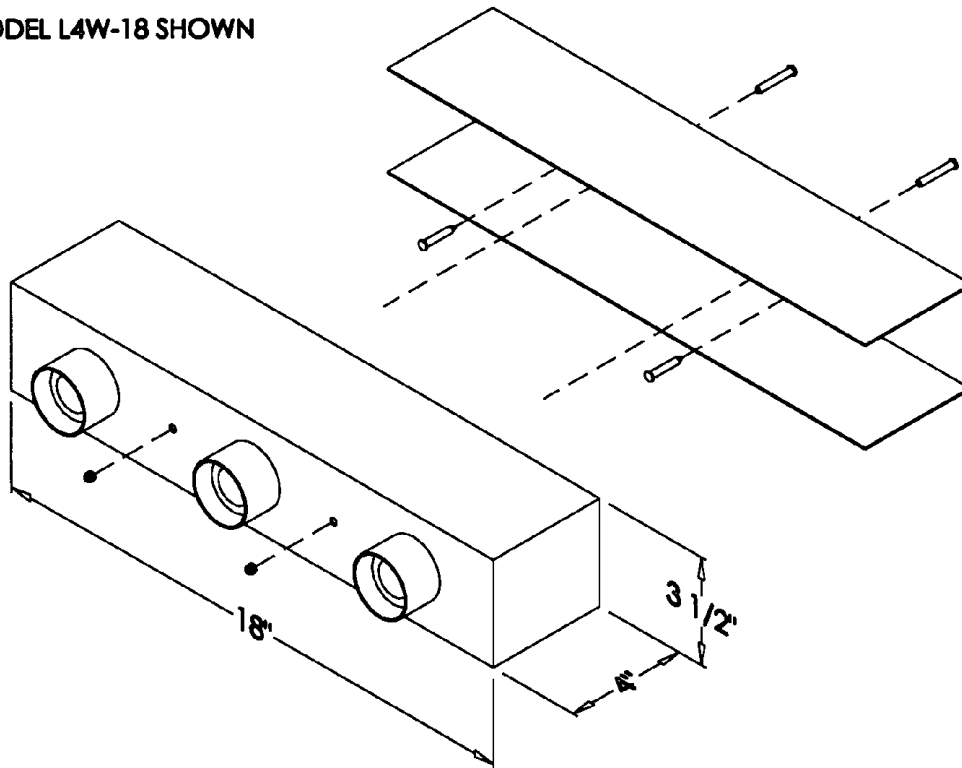

BASCO TECHNICAL DATA SHEET

L4W SERIES

LIGHT FIXTURE WITH
WHITE ENAMEL FINISH

4" DEPTH

7/6/99

MODEL L4W-18 SHOWN

OVERALL SIZE

W X H X D

16" X 3 1/2" X 4"
18" X 3 1/2" X 4"
24" X 3 1/2" X 4"
30" X 3 1/2" X 4"
36" X 3 1/2" X 4"
48" X 3 1/2" X 4"
54" X 3 1/2" X 4"
60" X 3 1/2" X 4"
72" X 3 1/2" X 4"

WHITE

ENAMEL MODEL

L4W-16
L4W-18
L4W-24
L4W-30
L4W-36
L4W-48
L4W-54
L4W-60
L4W-72