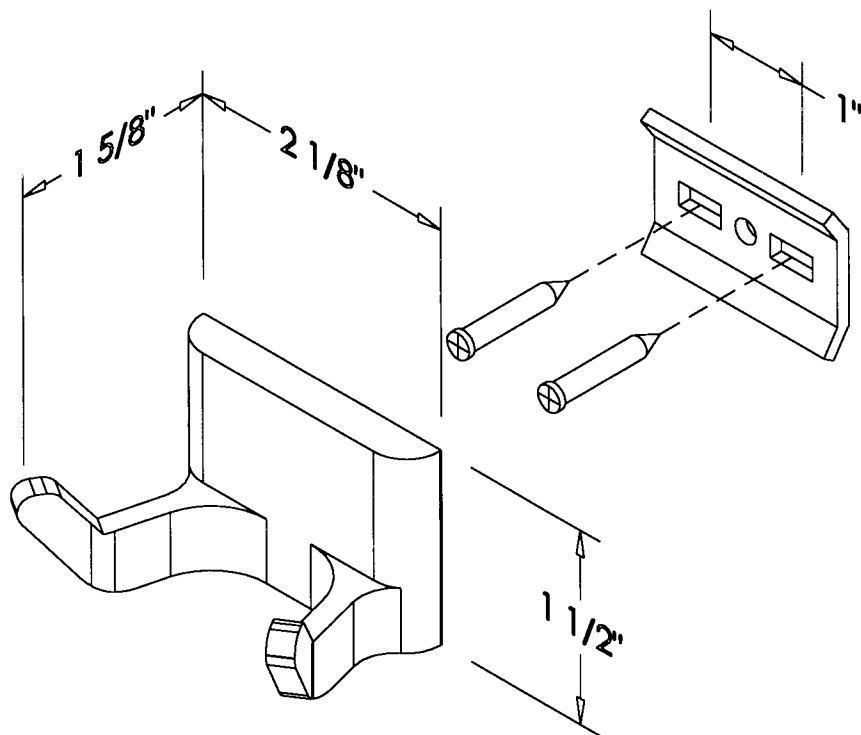

# 735

8/20/99

CLASSIC CHROME  
BATH ACCESSORIES

DOUBLE ROBE HOOK

BASCO'S VERY FINEST CONCEALED SCREW ACCESSORIES. THE CLASSIC DESIGN OF THESE CHROME FIXTURES WILL SUPPLY YOU WITH A COMPLETE RANGE OF YOUR BATHROOM NEEDS. MADE OF DURABLE ZAMAC, THE QUALITY CRAFTSMANSHIP OF THE CLASSIC SERIES IS UNSURPASSED. AVAILABLE WITH 3/4" SQUARE TOWEL BARS IN STAINLESS STEEL OR ALUMINUM. OUR EASY-TO-INSTALL CONCEALED SCREW FIXTURES ARE A MUST FOR ANY MODERN BATHROOM.

# 735

CLASSIC CHROME  
BATH ACCESSORIES

DOUBLE ROBE HOOK

8/20/99

BASCO'S VERY FINEST CONCEALED SCREW ACCESSORIES. THE CLASSIC DESIGN OF THESE CHROME FIXTURES WILL SUPPLY YOU WITH A COMPLETE RANGE OF YOUR BATHROOM NEEDS. MADE OF DURABLE ZAMAC, THE QUALITY CRAFTSMANSHIP OF THE CLASSIC SERIES IS UNSURPASSED. AVAILABLE WITH  $\frac{3}{4}''$  SQUARE TOWEL BARS IN STAINLESS STEEL OR ALUMINUM. OUR EASY-TO-INSTALL CONCEALED SCREW FIXTURES ARE A MUST FOR ANY MODERN BATHROOM. MOST ITEMS AVAILABLE IN A POLISHED BRASS FINISH. ADD PREFIX "PB" TO MODEL NUMBER BELOW.