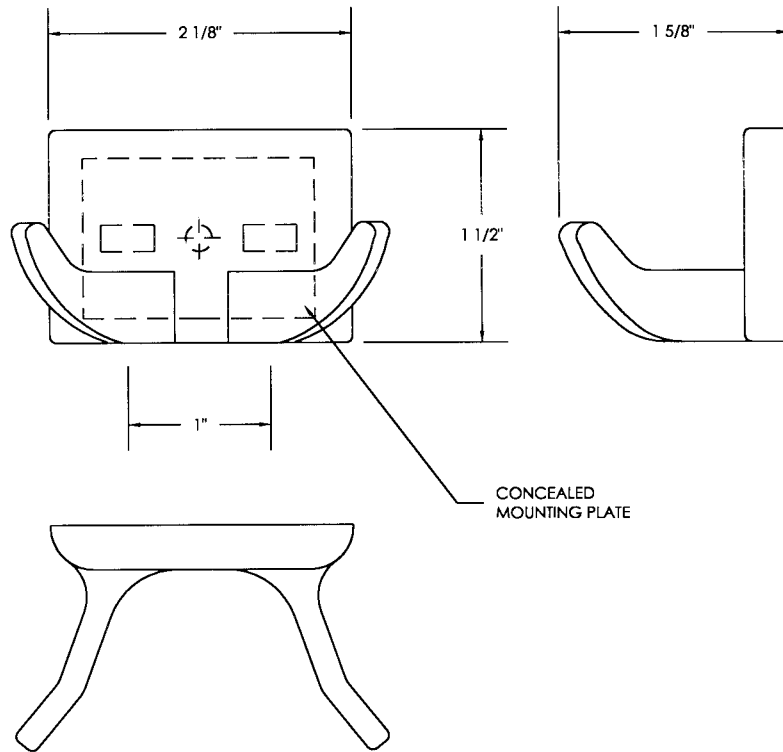

# 735

8/20/99

CLASSIC CHROME  
BATH ACCESSORIES

DOUBLE ROBE HOOK

BASCO'S VERY FINEST CONCEALED SCREW ACCESSORIES. THE CLASSIC DESIGN OF THESE CHROME FIXTURES WILL SUPPLY YOU WITH A COMPLETE RANGE OF YOUR BATHROOM NEEDS. MADE OF DURABLE ZAMAC, THE QUALITY CRAFTSMANSHIP OF THE CLASSIC SERIES IS UNSURPASSED. AVAILABLE WITH 3/4" SQUARE TOWEL BARS IN STAINLESS STEEL OR ALUMINUM. OUR EASY-TO-INSTALL CONCEALED SCREW FIXTURES ARE A MUST FOR ANY MODERN BATHROOM.