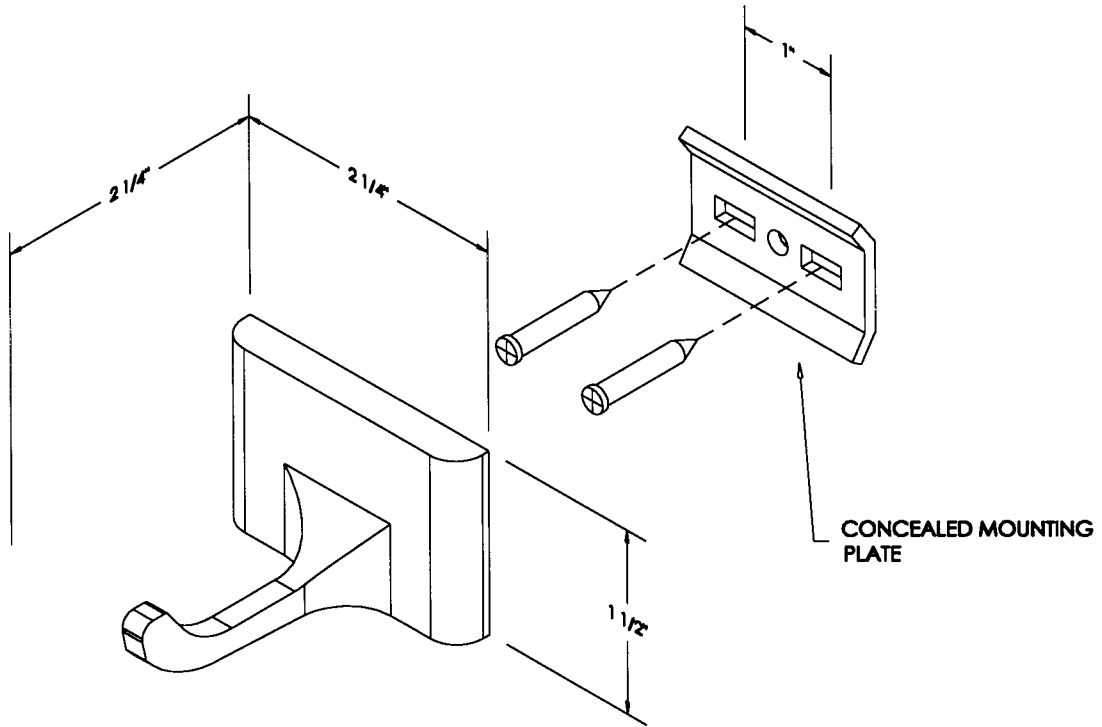

# 719

8/17/99

CLASSIC CHROME  
BATH ACCESSORIES

SINGLE ROBE HOOK

BASCO'S VERY FINEST CONCEALED SCREW ACCESSORIES. THE CLASSIC DESIGN OF THESE CHROME FIXTURES WILL SUPPLY YOU WITH A COMPLETE RANGE OF YOUR BATHROOM NEEDS. MADE OF DURABLE ZAMAC, THE QUALITY CRAFTSMANSHIP OF THE CLASSIC SERIES IS UNSURPASSED. AVAILABLE WITH 3/4" SQUARE TOWEL BARS IN STAINLESS STEEL OR ALUMINUM. OUR EASY-TO-INSTALL CONCEALED SCREW FIXTURES ARE A MUST FOR ANY MODERN BATHROOM. MOST ITEMS AVAILABLE IN A POLISHED BRASS FINISH. ADD PREFIX "PB" TO MODEL NUMBER BELOW.

# 719

CLASSIC CHROME  
BATH ACCESSORIES

SINGLE ROBE HOOK

8/17/99

BASCO'S VERY FINEST CONCEALED SCREW ACCESSORIES. THE CLASSIC DESIGN OF THESE CHROME FIXTURES WILL SUPPLY YOU WITH A COMPLETE RANGE OF YOUR BATHROOM NEEDS. MADE OF DURABLE ZAMAC, THE QUALITY CRAFTSMANSHIP OF THE CLASSIC SERIES IS UNSURPASSED. AVAILABLE WITH  $\frac{3}{4}$ " SQUARE TOWEL BARS IN STAINLESS STEEL OR ALUMINUM. OUR EASY-TO-INSTALL CONCEALED SCREW FIXTURES ARE A MUST FOR ANY MODERN BATHROOM. MOST ITEMS AVAILABLE IN A POLISHED BRASS FINISH. ADD PREFIX "PB" TO MODEL NUMBER BELOW.