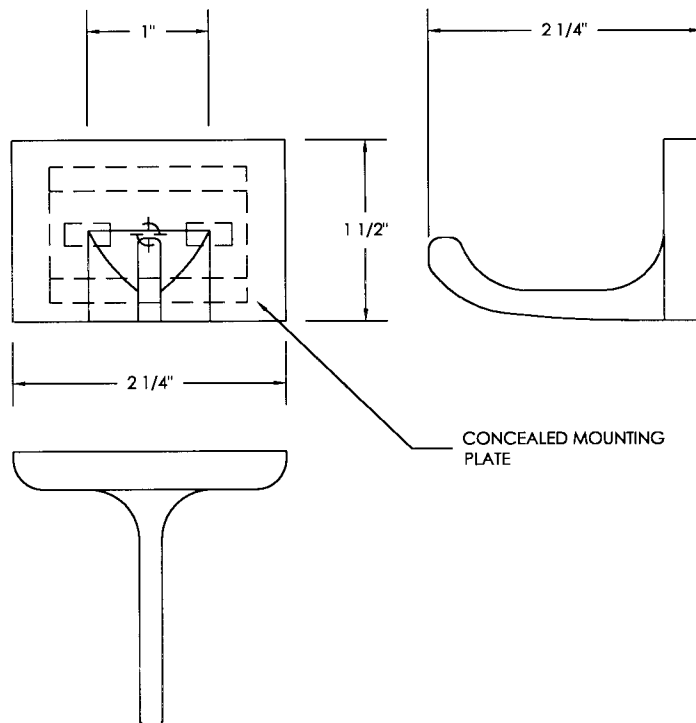

# BASCO TECHNICAL DATA SHEET

# 719

8/17/99

CLASSIC CHROME  
BATH ACCESSORIES

SINGLE ROBE HOOK

BASCO'S VERY FINEST CONCEALED SCREW ACCESSORIES. THE CLASSIC DESIGN OF THESE CHROME FIXTURES WILL SUPPLY YOU WITH A COMPLETE RANGE OF YOUR BATHROOM NEEDS. MADE OF DURABLE ZAMAC, THE QUALITY CRAFTSMANSHIP OF THE CLASSIC SERIES IS UNSURPASSED. AVAILABLE WITH 3/4" SQUARE TOWEL BARS IN STAINLESS STEEL OR ALUMINUM. OUR EASY-TO-INSTALL CONCEALED SCREW FIXTURES ARE A MUST FOR ANY MODERN BATHROOM. MOST ITEMS AVAILABLE IN A POLISHED BRASS FINISH. ADD PREFIX "PB" TO MODEL NUMBER BELOW.

# 719

CLASSIC CHROME  
BATH ACCESSORIES

SINGLE ROBE HOOK

8/17/99

BASCO'S VERY FINEST CONCEALED SCREW ACCESSORIES. THE CLASSIC DESIGN OF THESE CHROME FIXTURES WILL SUPPLY YOU WITH A COMPLETE RANGE OF YOUR BATHROOM NEEDS. MADE OF DURABLE ZAMAC, THE QUALITY CRAFTSMANSHIP OF THE CLASSIC SERIES IS UNSURPASSED. AVAILABLE WITH  $\frac{3}{4}$ " SQUARE TOWEL BARS IN STAINLESS STEEL OR ALUMINUM. OUR EASY-TO-INSTALL CONCEALED SCREW FIXTURES ARE A MUST FOR ANY MODERN BATHROOM. MOST ITEMS AVAILABLE IN A POLISHED BRASS FINISH. ADD PREFIX "PB" TO MODEL NUMBER BELOW.