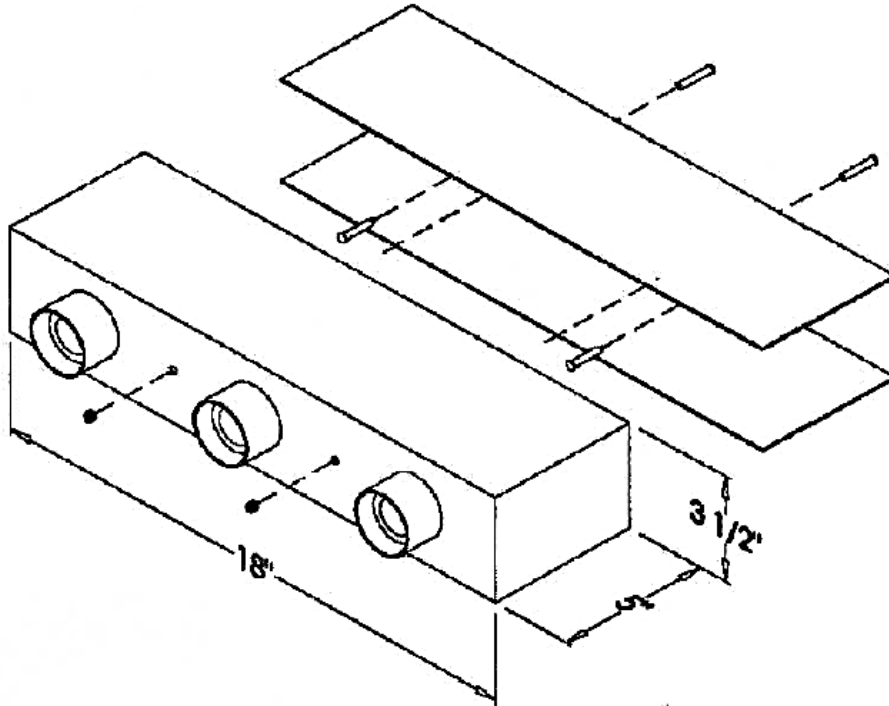

BASCO TECHNICAL DATA SHEET

LS SERIES

7/6/99

5" DEEP LIGHT FIXTURE WITH BRIGHT CHROME FINISH
MODEL

MODEL LS-18 SHOWN

Length	Bright Chrome Model	Overall Size (H x W x D)	Number of Bulbs
16"	LS-16	3 1/2" X 16" X 5"	3
18"	LS-18	3 1/2" X 18" X 5"	3
24"	LS-24	3 1/2" X 24" X 5"	4
30"	LS-30	3 1/2" X 30" X 5"	4
36"	LS-36	3 1/2" X 36" X 5"	5
48"	LS-48	3 1/2" X 48" X 5"	6
54"	LS-54	3 1/2" X 54" X 5"	7
60"	LS-60	3 1/2" X 60" X 5"	8
72"	LS-72	3 1/2" X 72" X 5"	9

BASCO'S LIGHTING FIXTURES ARE FABRICATED ENTIRELY OF 20 GAUGE PRIME COLD ROLLED STEEL WHITE ENAMEL COATED OR 304 STAINLESS STEEL.

HEAVY DUTY CONSTRUCTION ENSURES DURABILITY AN SAFETY.

ALL FIXTURES ARE U.L. APPROVED.