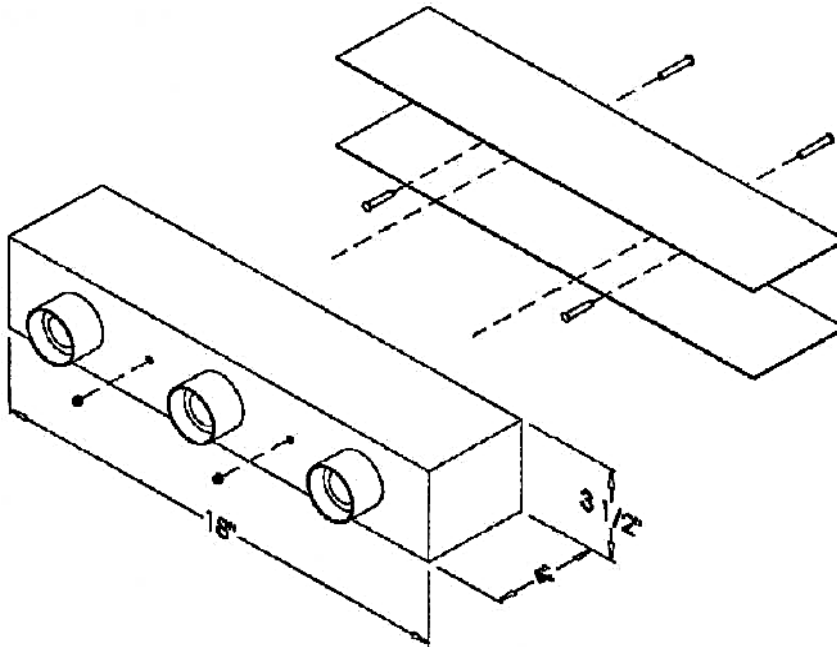

BASCO TECHNICAL DATA SHEET

L4W SERIES

7/6/99

4" DEEP LIGHT FIXTURE WITH WHITE ENAMEL FINISH
MODEL

MODEL L4W-18 SHOWN

Length	White Enamel Model	Overall Size (H x W x D)	Number of Bulbs
16"	L4W-16	3 1/2" X 16" X 4"	3
18"	L4W-18	3 1/2" X 18" X 4"	3
24"	L4W-24	3 1/2" X 24" X 4"	4
30"	L4W-30	3 1/2" X 30" X 4"	5
36"	L4W-36	3 1/2" X 36" X 4"	5
48"	L4W-48	3 1/2" X 48" X 4"	6
54"	L4W-54	3 1/2" X 54" X 4"	7
60"	L4W-60	3 1/2" X 60" X 4"	8
72"	L4W-72	3 1/2" X 72" X 4"	9

BASCO'S LIGHTING FIXTURES ARE FABRICATED ENTIRELY OF 20 GAUGE PRIME COLD ROLLED STEEL WHITE ENAMEL COATED OR 304 STAINLESS STEEL.

HEAVY DUTY CONSTRUCTION ENSURES DURABILITY AN SAFETY.

ALL FIXTURES ARE U.L. APPROVED.